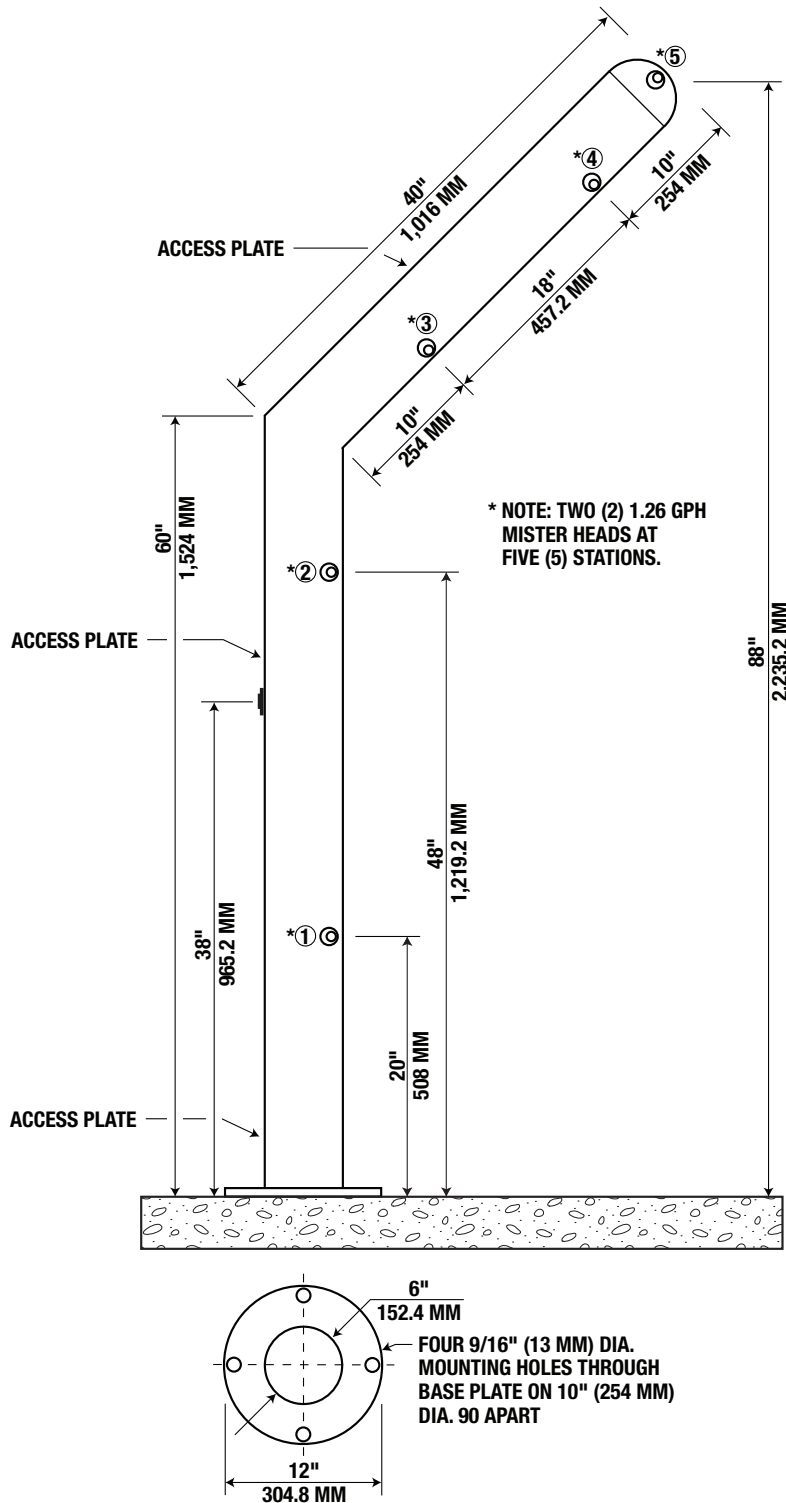

MODEL 6425
 Comfort Spray Station
 Mounting: Surface

NOTE: THESE ROUGH-IN DIMENSIONS
 MAY VARY 1/2" (13 mm) PLUS OR MINUS

Note: All dimensions subject to manufacturing variance of plus or minus 1/4" (6 MM).