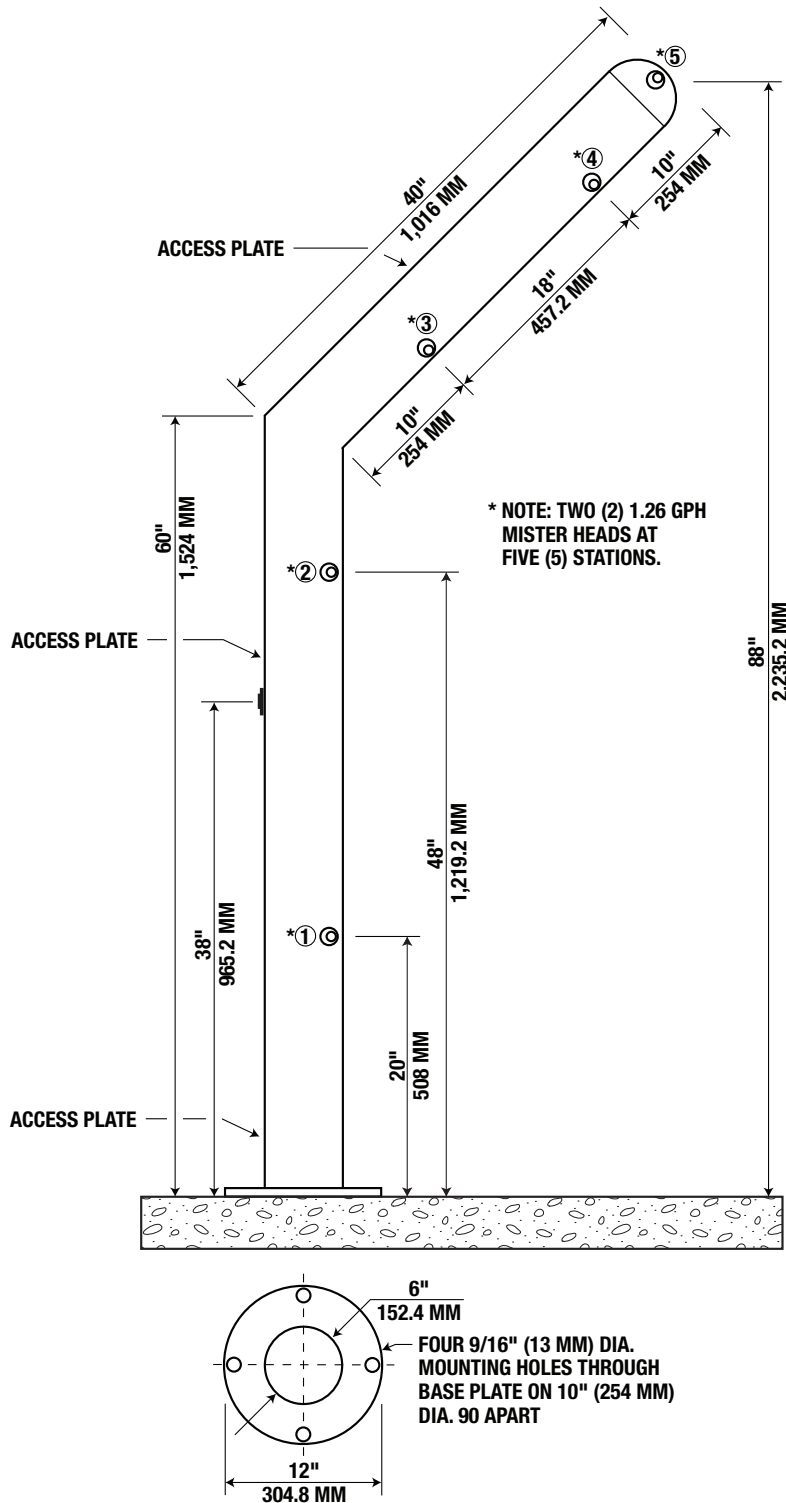

MODEL 6425
Comfort Spray Station
Mounting: Surface

NOTE: THESE ROUGH-IN DIMENSIONS MAY VARY 1/2" (13 mm) PLUS OR MINUS

Note: All dimensions subject to manufacturing variance of plus or minus 1/4" (6 MM).