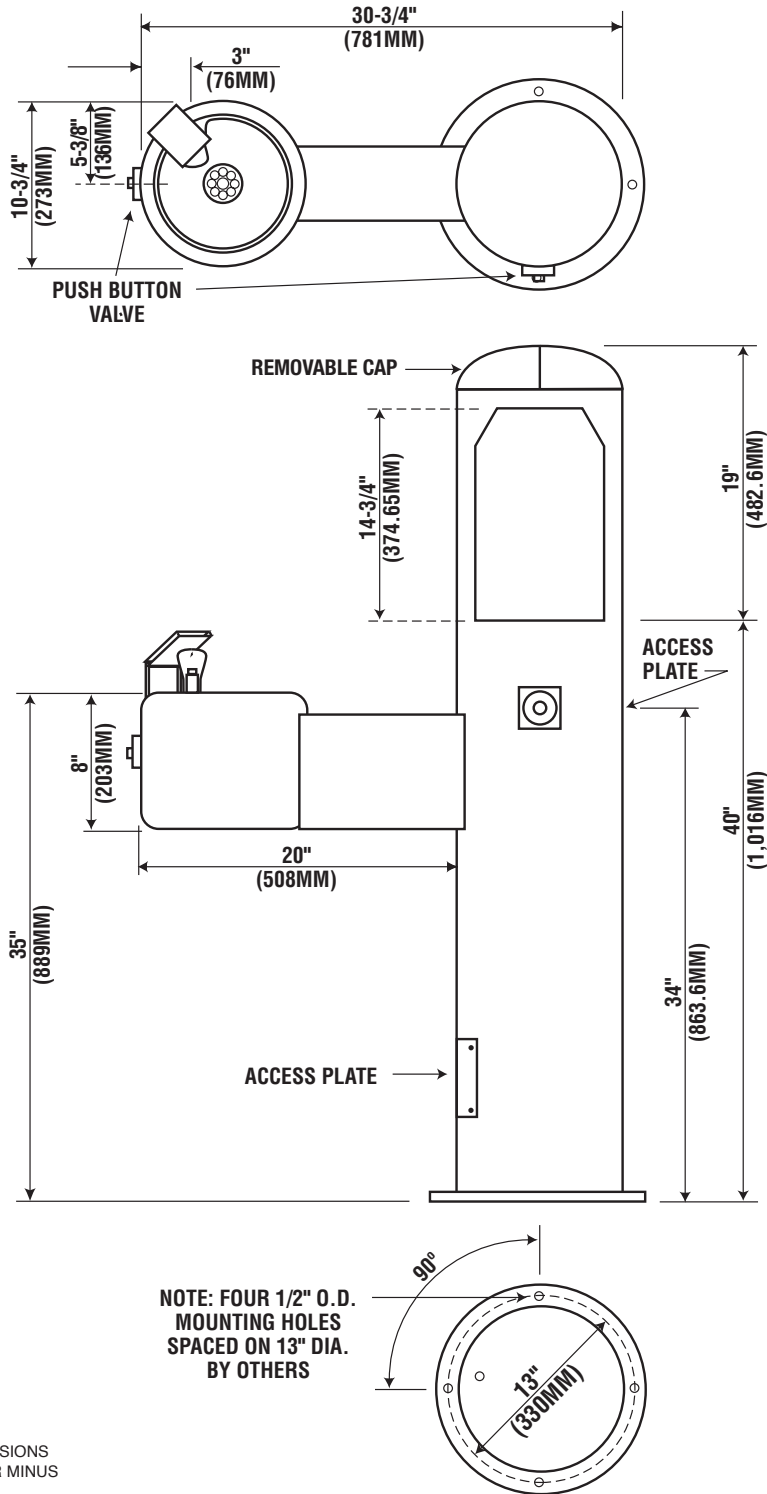

MODEL 7700
Single Fountain with
Water Bottle Filler Station

NOTE: THESE ROUGH-IN DIMENSIONS
MAY VARY 1/2" (13 mm) PLUS OR MINUS