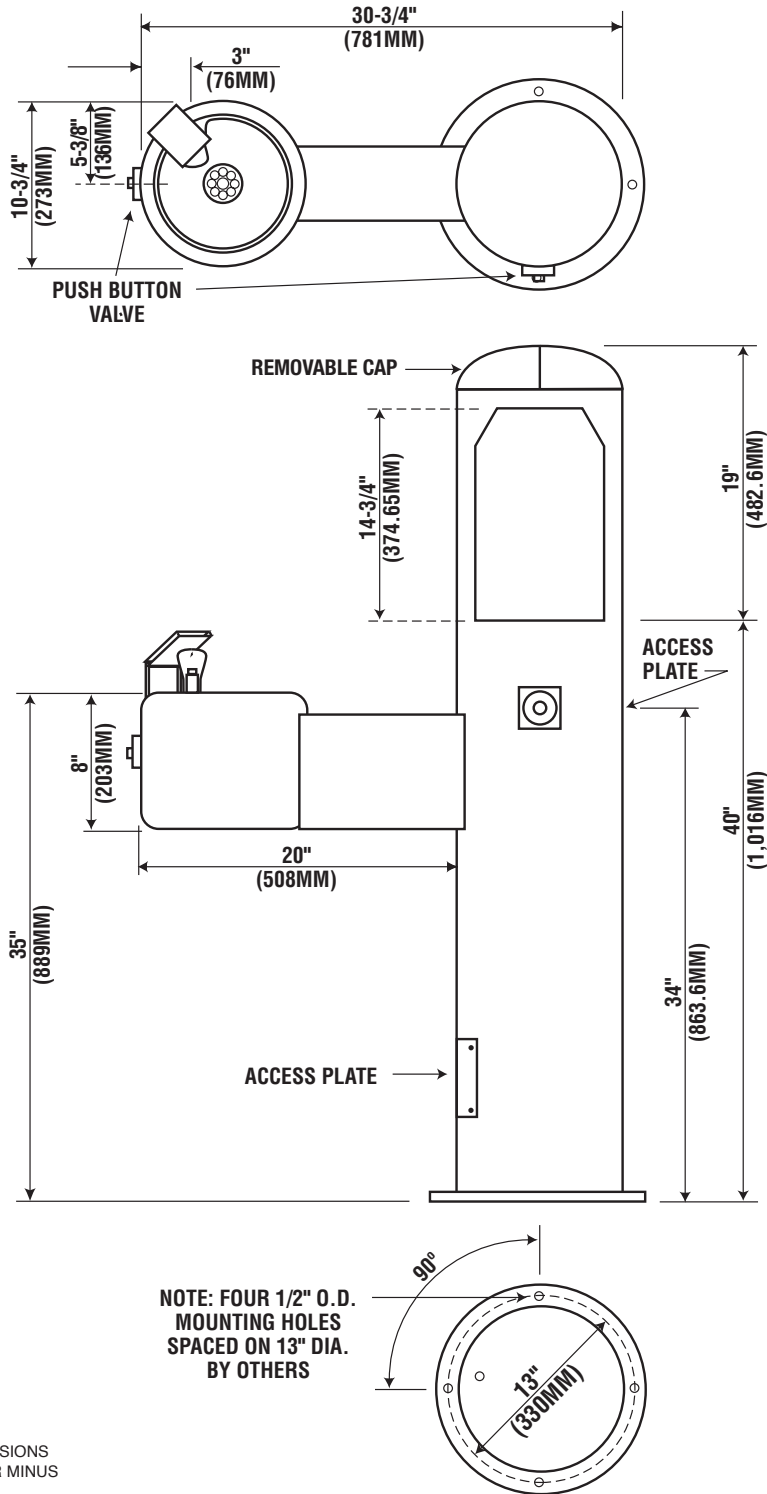

MODEL 7700
Single Fountain with
Water Bottle Filler Station

NOTE: THESE ROUGH-IN DIMENSIONS
MAY VARY 1/2: (13 mm) PLUS OR MINUS