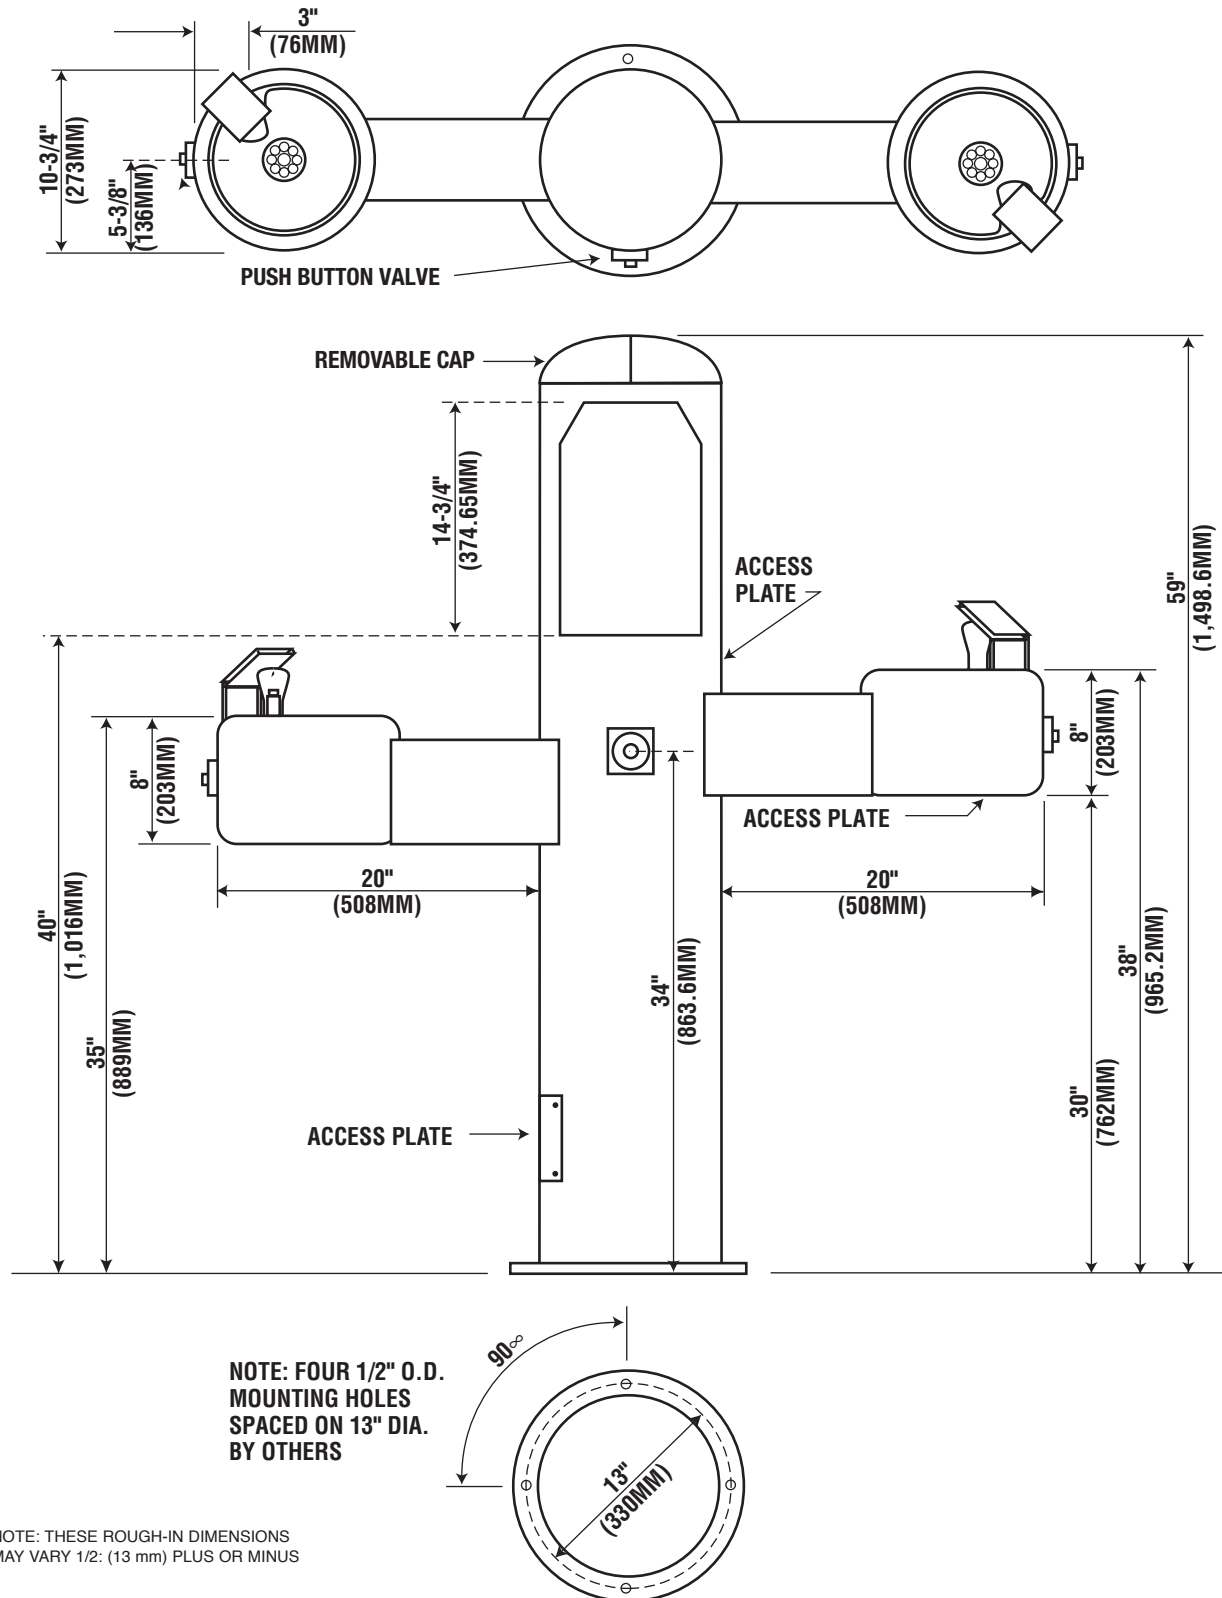

MODEL 7925  
Dual Fountain with  
Water Bottle Filler Station

NOTE: FOUR 1/2" O.D. MOUNTING HOLES SPACED ON 13" DIA. BY OTHERS

NOTE: THESE ROUGH-IN DIMENSIONS MAY VARY 1/2" (13 mm) PLUS OR MINUS