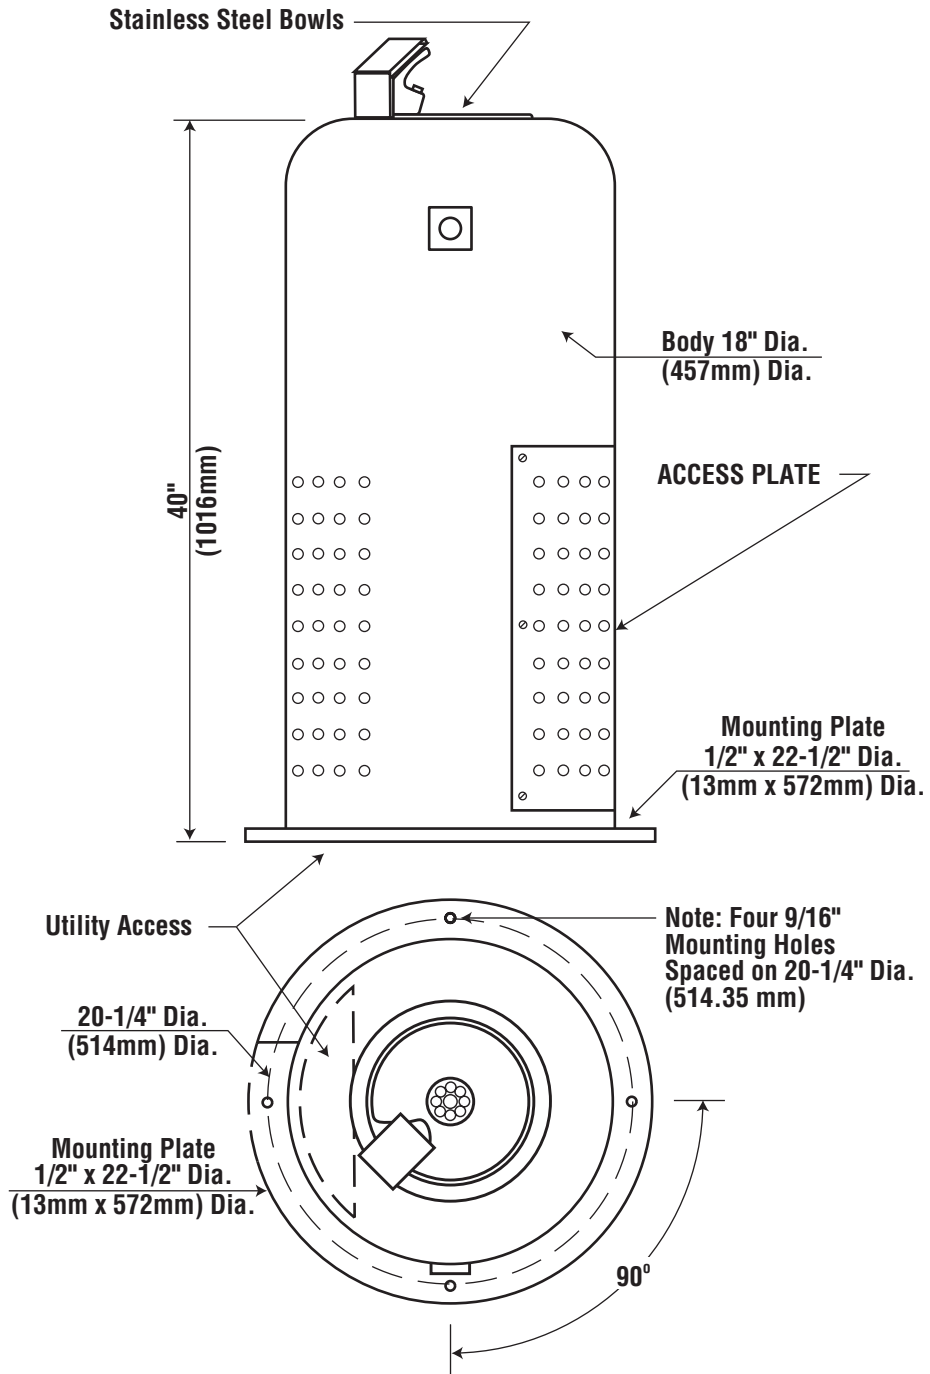

Metal Pedestal Drinking Fountains with Remote Chiller
5380 Single Body Fountain

NOTE: THESE ROUGH-IN DIMENSIONS
MAY VARY 1/2" (13 mm) PLUS OR MINUS

Note: All dimensions subject to manufacturing variance of plus or minus 1/4" (6 MM).