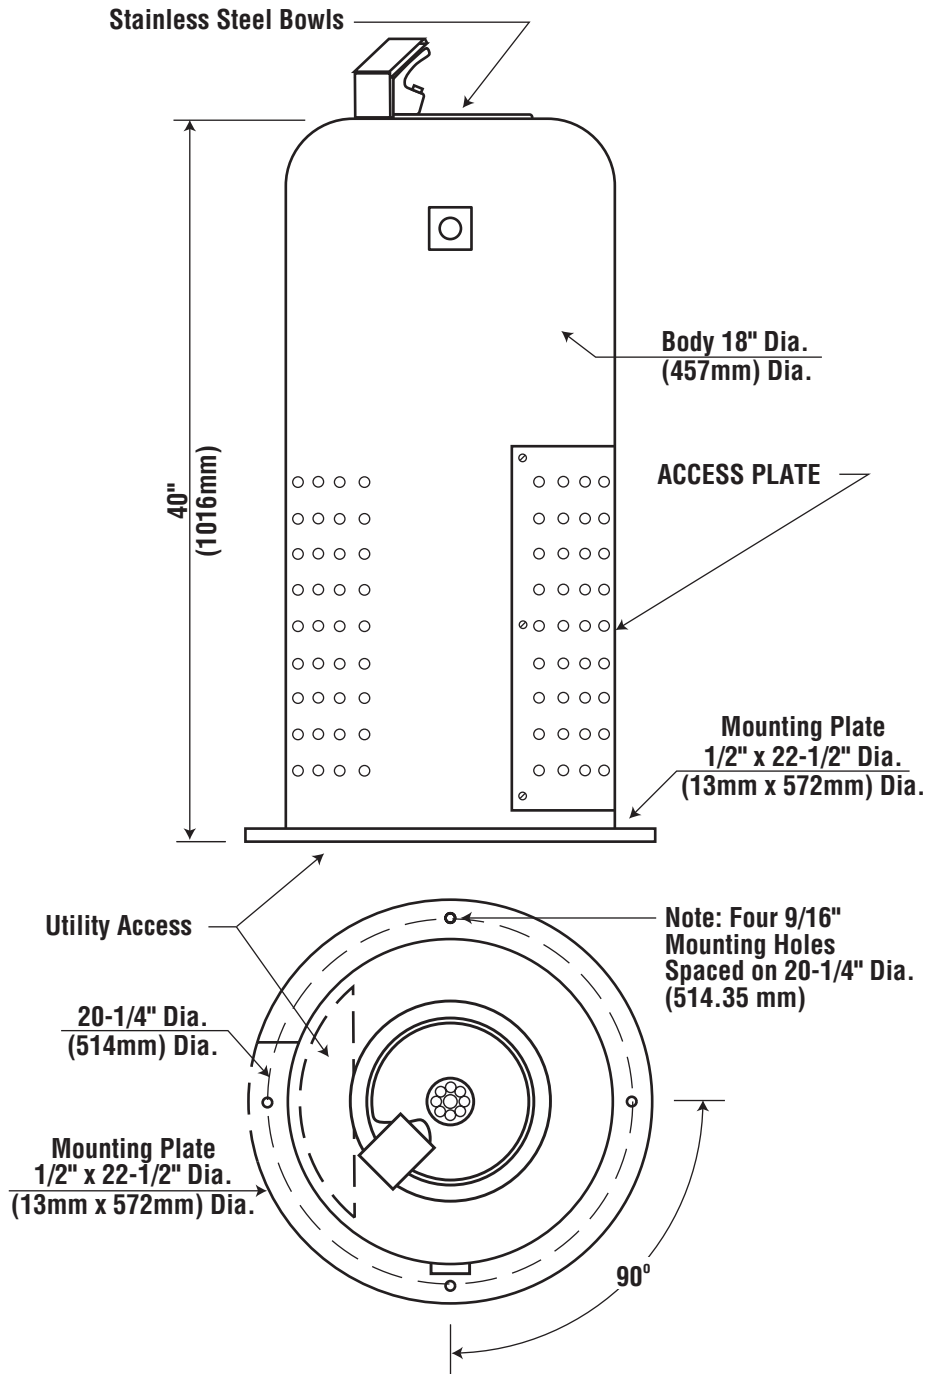

Metal Pedestal Drinking Fountains with Remote Chiller
5380 Single Body Fountain

NOTE: THESE ROUGH-IN DIMENSIONS
MAY VARY 1/2" (13 mm) PLUS OR MINUS

Note: All dimensions subject to manufacturing variance of plus or minus 1/4" (6 MM).