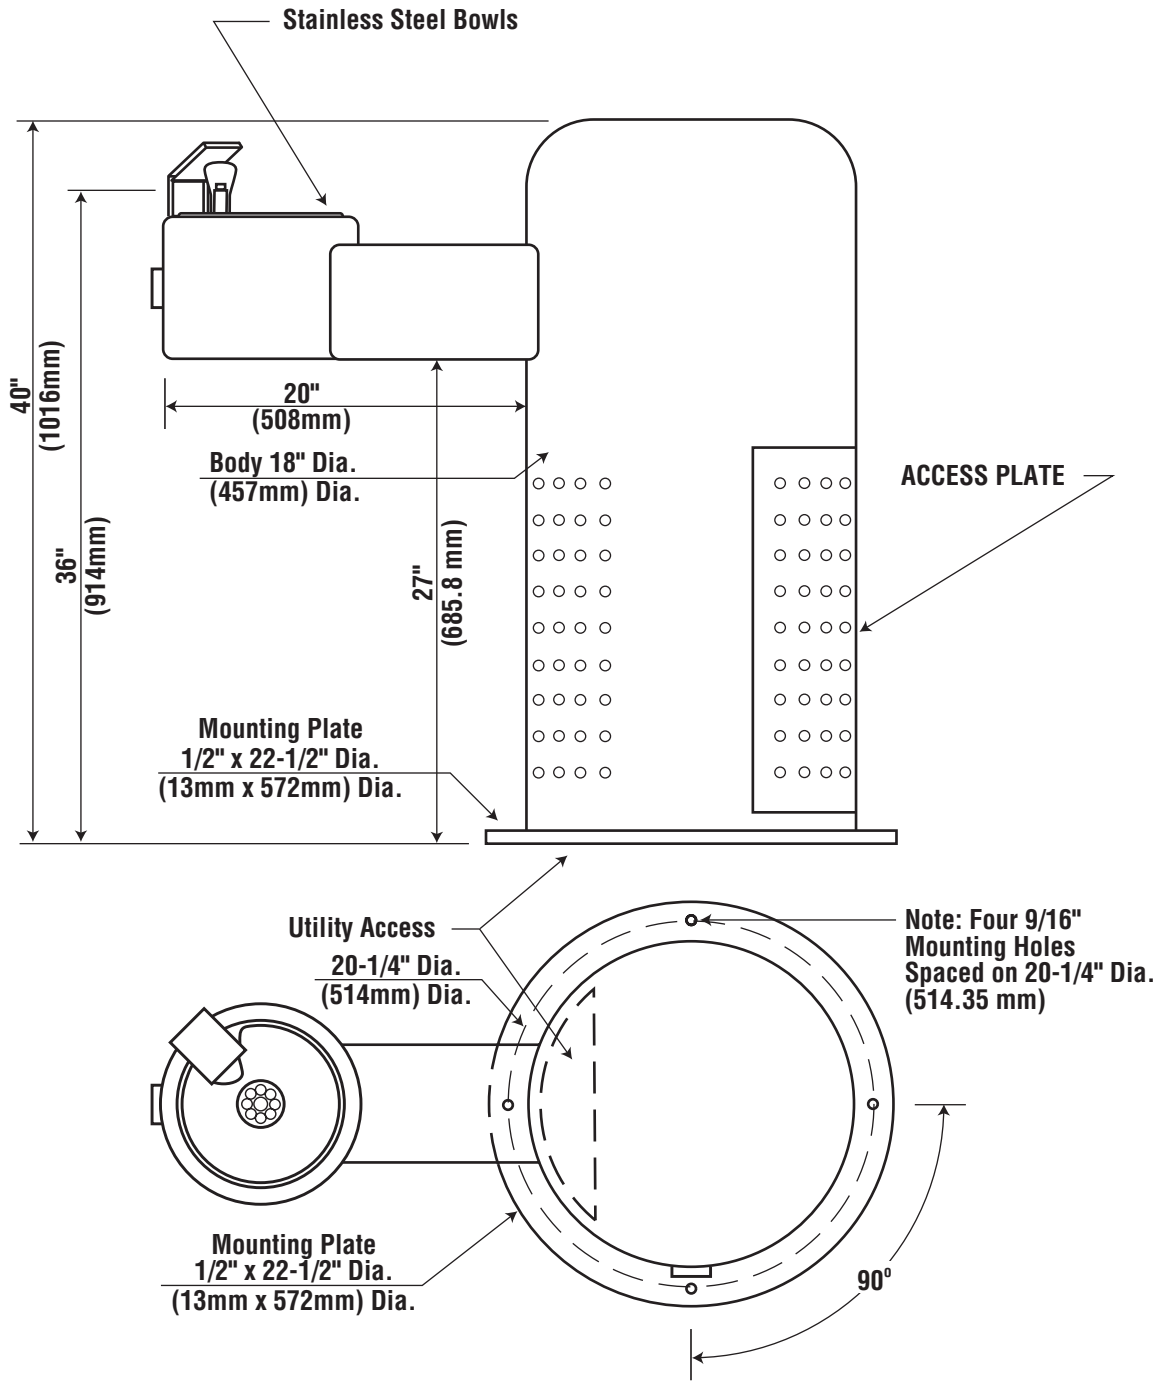

Metal Pedestal Drinking Fountains with Remote Chiller  
5480 Dome Cap w/ Arm Fountain

NOTE: THESE ROUGH-IN DIMENSIONS  
MAY VARY 1/2" (13 mm) PLUS OR MINUS

Note: All dimensions subject to manufacturing variance of plus or minus 1/4" (6 MM).