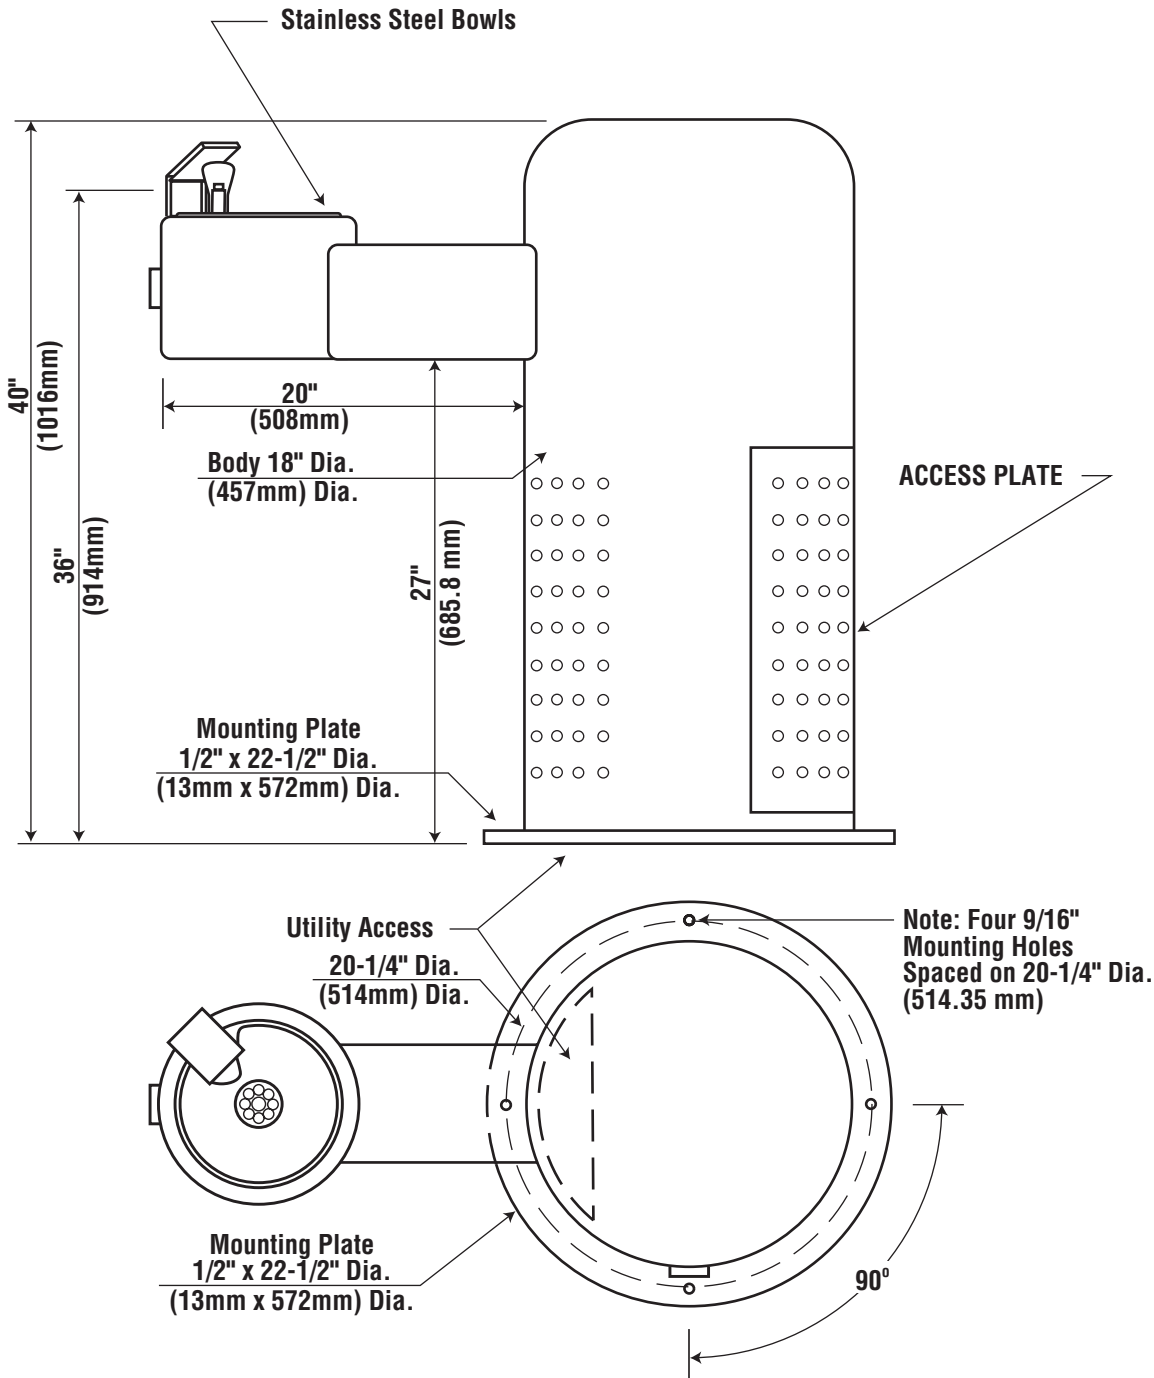

Metal Pedestal Drinking Fountains with Remote Chiller  
 5480 Dome Cap w/ Arm Fountain

NOTE: THESE ROUGH-IN DIMENSIONS  
 MAY VARY 1/2" (13 mm) PLUS OR MINUS

Note: All dimensions subject to manufacturing variance of plus or minus 1/4" (6 MM).