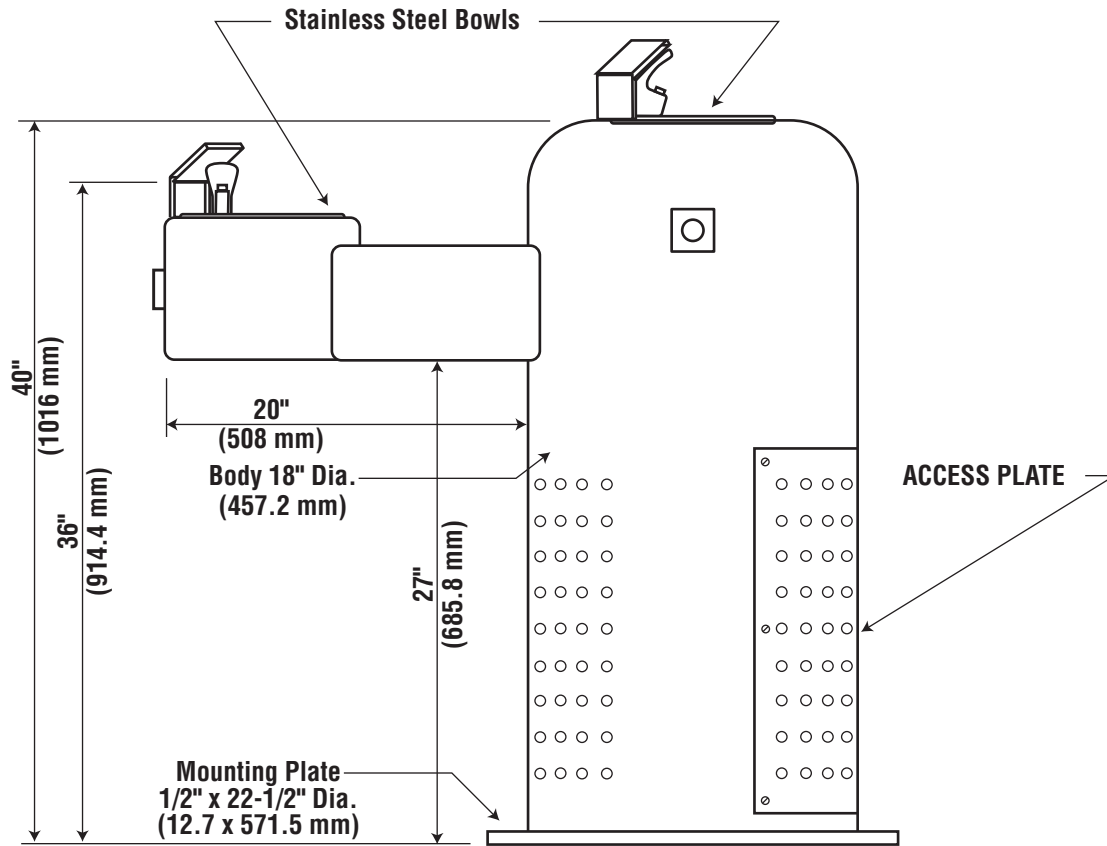

Metal Pedestal Drinking Fountains with Remote Chiller
5780 Dual Head Fountain

NOTE: THESE ROUGH-IN DIMENSIONS
MAY VARY 1/2" (13 mm) PLUS OR MINUS

Note: All dimensions subject to manufacturing variance of plus or minus 1/4" (6 MM).