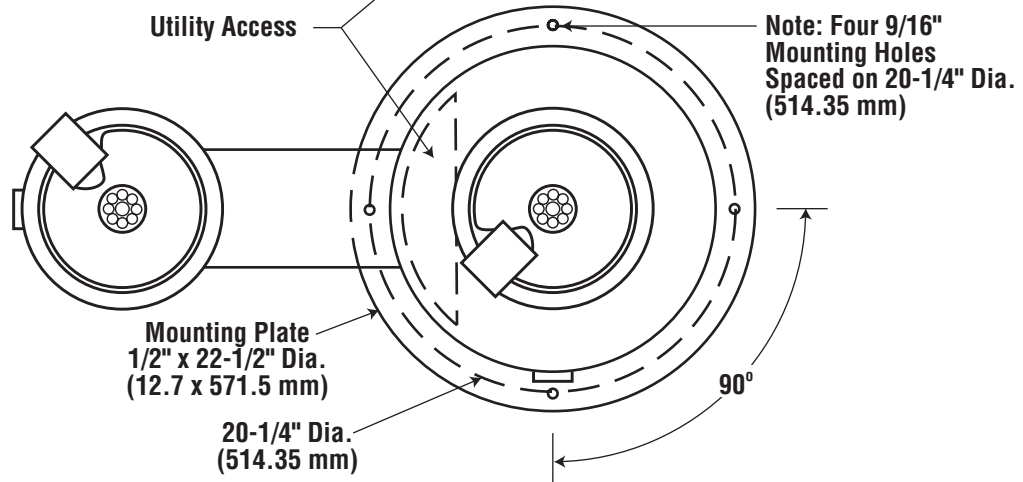

Metal Pedestal Drinking Fountains with Remote Chiller
5780 Dual Head Fountain

NOTE: THESE ROUGH-IN DIMENSIONS
MAY VARY 1/2" (13 mm) PLUS OR MINUS

Note: All dimensions subject to manufacturing variance of plus or minus 1/4" (6 MM).