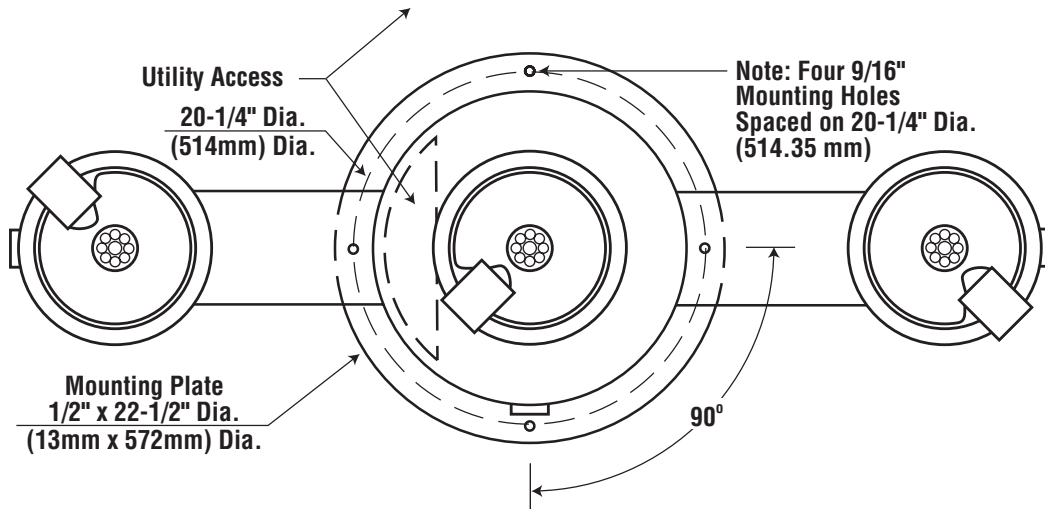

Metal Pedestal Drinking Fountains with Remote Chiller
5980 Triple Head Fountain

NOTE: THESE ROUGH-IN DIMENSIONS
MAY VARY 1/2" (13 mm) PLUS OR MINUS

Note: All dimensions subject to manufacturing variance of plus or minus 1/4" (6 MM).