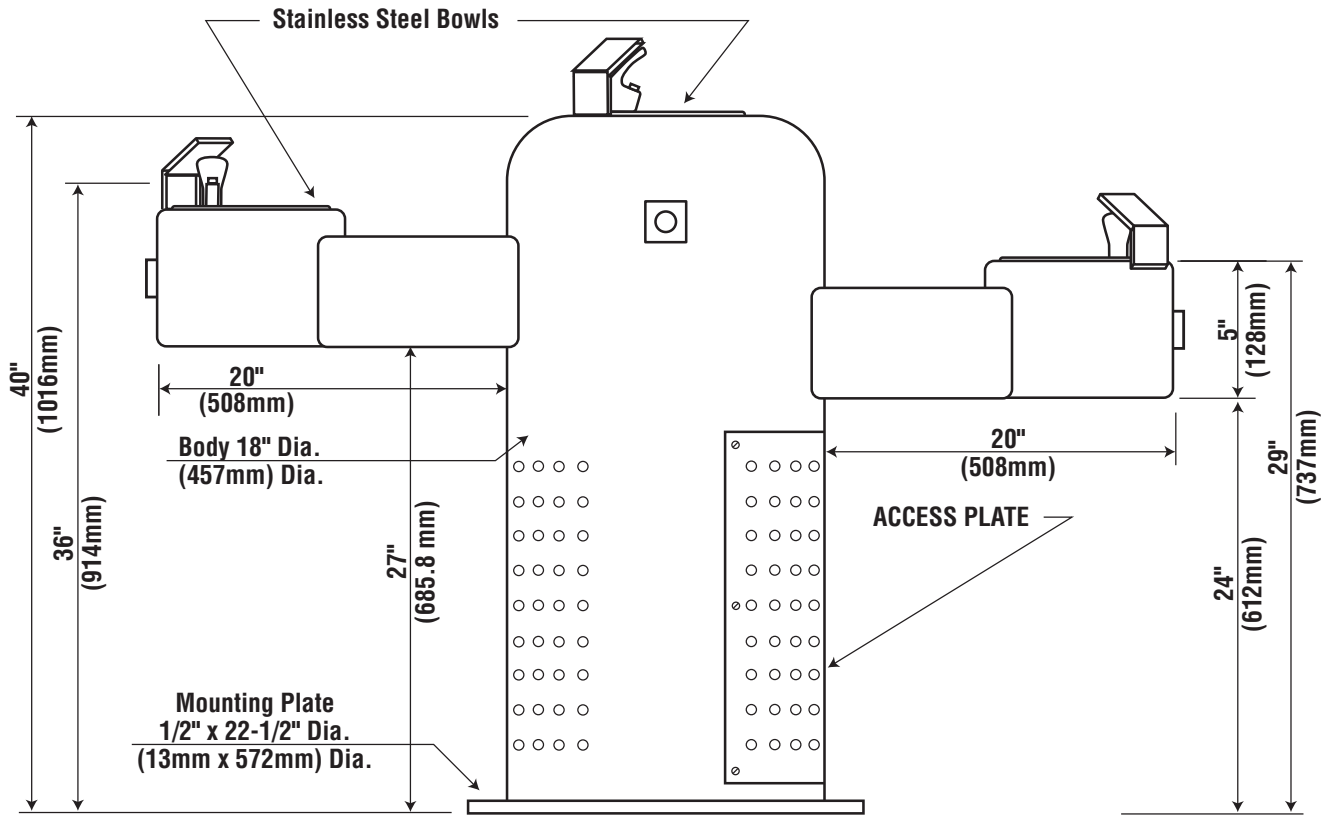

Metal Pedestal Drinking Fountains with Remote Chiller
5980 Triple Head Fountain

NOTE: THESE ROUGH-IN DIMENSIONS
MAY VARY 1/2" (13 mm) PLUS OR MINUS

Note: All dimensions subject to manufacturing variance of plus or minus 1/4" (6 MM).