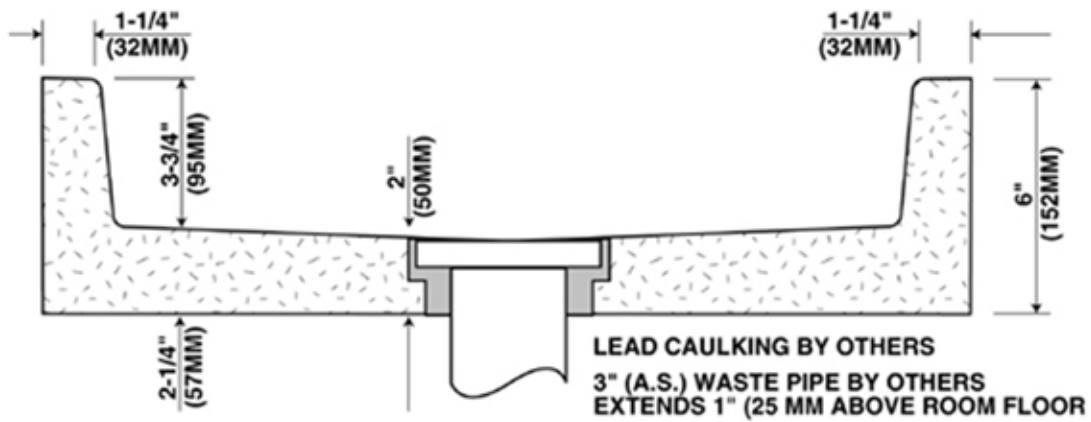

ELFIN RECTANGULAR MOP SERVICE BASIN

**SECTION OF OPTIONAL ANODIZED
 EXTRUDED ALUMINUM CAP**
 Cap to be attached on the job. Use
 set screws furnished — holes are
 pre-drilled and tapped, for easy
 attachment.

6" ELFIN TERRAZZO SERVICE SINKS
ELFIN RECTANGULAR BASIN

MODEL	SIZE	A	B	C	D	E
EBR-66	36x24x6	24	36	12	18	—
EBR-74	36x32x6	32	36	16	18	—