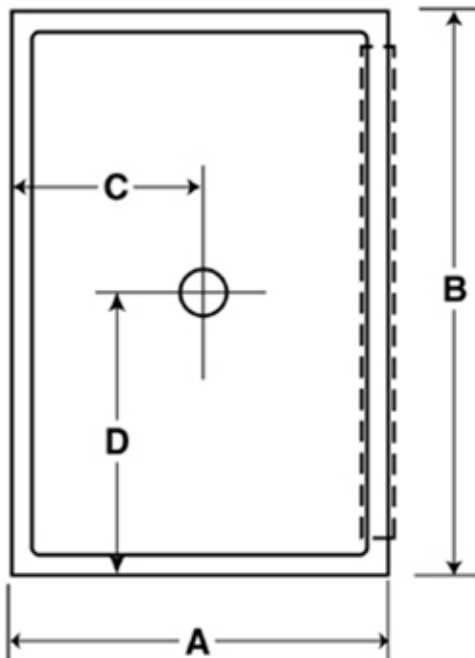

ELFIN RECTANGULAR MOP SERVICE BASIN

**SECTION OF OPTIONAL ANODIZED
 EXTRUDED ALUMINUM CAP**
 Cap to be attached on the job. Use
 set screws furnished — holes are
 pre-drilled and tapped, for easy
 attachment.

6" ELFIN TERRAZZO SERVICE SINKS
ELFIN RECTANGULAR BASIN

MODEL	SIZE	A	B	C	D	E
EBR-66	36x24x6	24	36	12	18	—
EBR-74	36x32x6	32	36	16	18	—