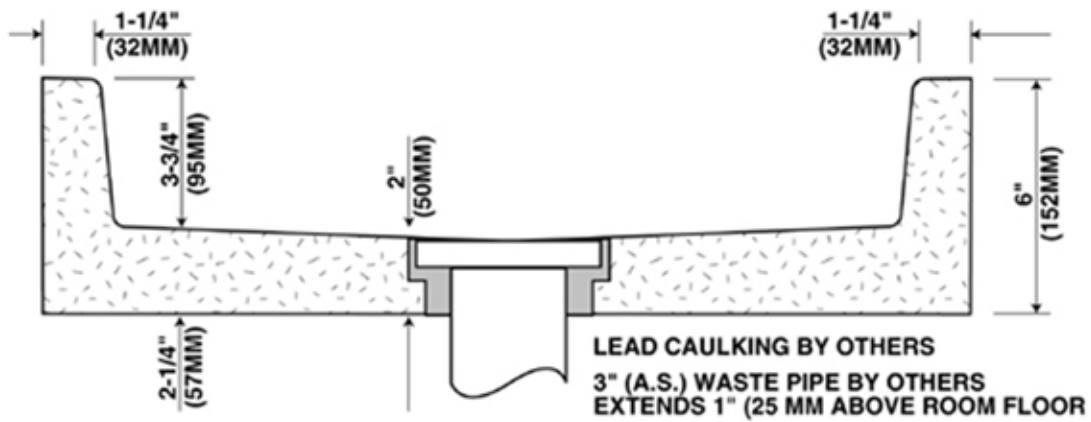

ELFIN RECTANGULAR MOP SERVICE BASIN

**SECTION OF OPTIONAL ANODIZED
EXTRUDED ALUMINUM CAP**
 Cap to be attached on the job. Use
 set screws furnished — holes are
 pre-drilled and tapped, for easy
 attachment.

**6" ELFIN TERRAZZO SERVICE SINKS
ELFIN RECTANGULAR BASIN**

MODEL	SIZE	A	B	C	D	E
EBR-66	36x24x6	24	36	12	18	—
EBR-74	36x32x6	32	36	16	18	—