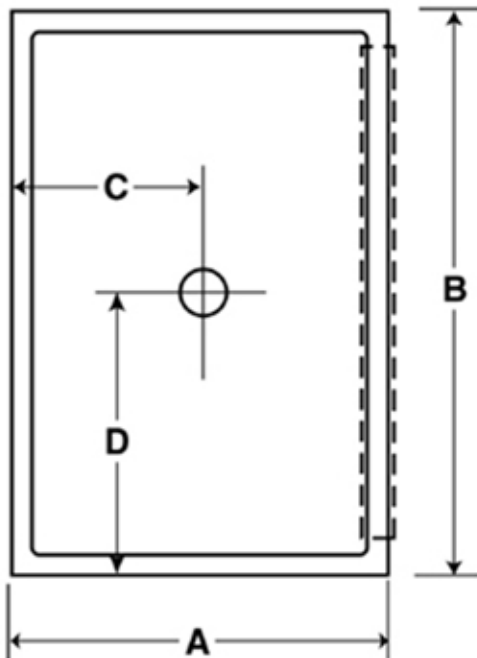

ELFIN RECTANGULAR MOP SERVICE BASIN

**SECTION OF OPTIONAL ANODIZED
EXTRUDED ALUMINUM CAP**
 Cap to be attached on the job. Use
 set screws furnished — holes are
 pre-drilled and tapped, for easy
 attachment.

**6" ELFIN TERRAZZO SERVICE SINKS
ELFIN RECTANGULAR BASIN**

MODEL	SIZE	A	B	C	D	E
EBR-66	36x24x6	24	36	12	18	—
EBR-74	36x32x6	32	36	16	18	—