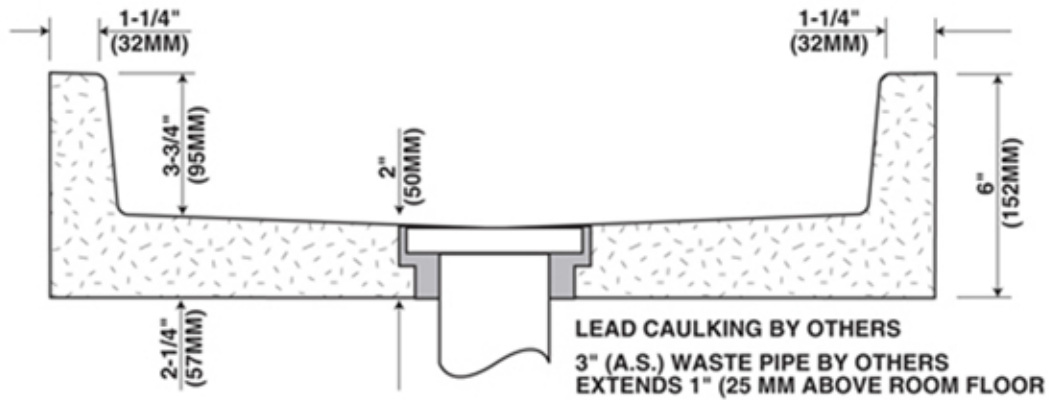

## ELFIN SQUARE MOP SERVICE BASIN

**SECTION OF OPTIONAL ANODIZED  
 EXTRUDED ALUMINUM CAP**  
 Cap to be attached on the job. Use  
 set screws furnished — holes are  
 pre-drilled and tapped, for easy  
 attachment.

6" ELFIN TERRAZZO SERVICE SINKS ELFIN SQUARE BASIN						
MODEL	SIZE	A	B	C	D	E
EB-54	24x24x6	24	24	12	-	-
EB-66	30x30x6	30	30	15	-	-
EB-70	32x32x6	32	32	16	-	-
EB-78	36x36x6	36	36	18	-	-