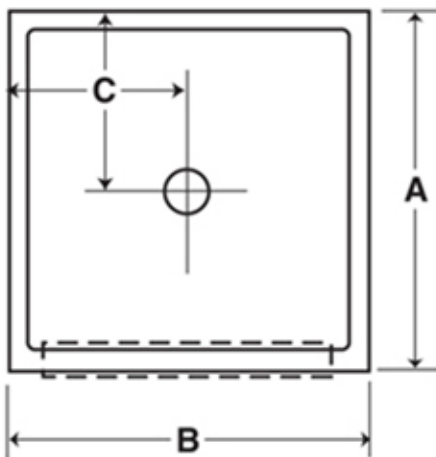

ELFIN SQUARE MOP SERVICE BASIN

SECTION OF OPTIONAL ANODIZED
 EXTRUDED ALUMINUM CAP
 Cap to be attached on the job. Use
 set screws furnished — holes are
 pre-drilled and tapped, for easy
 attachment.

6" ELFIN TERRAZZO SERVICE SINKS ELFIN SQUARE BASIN						
MODEL	SIZE	A	B	C	D	E
EB-54	24x24x6	24	24	12	-	-
EB-66	30x30x6	30	30	15	-	-
EB-70	32x32x6	32	32	16	-	-
EB-78	36x36x6	36	36	18	-	-