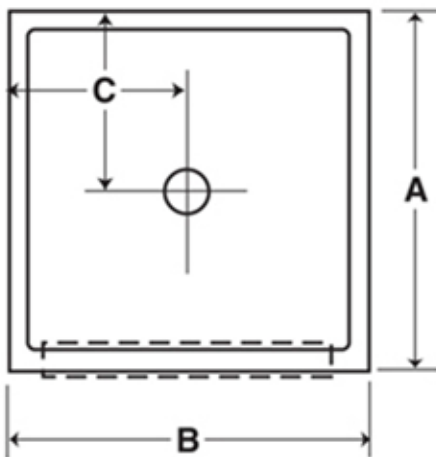

## ELFIN SQUARE MOP SERVICE BASIN

**SECTION OF OPTIONAL ANODIZED  
 EXTRUDED ALUMINUM CAP**  
 Cap to be attached on the job. Use  
 set screws furnished — holes are  
 pre-drilled and tapped, for easy  
 attachment.

6" ELFIN TERRAZZO SERVICE SINKS ELFIN SQUARE BASIN						
MODEL	SIZE	A	B	C	D	E
EB-54	24x24x6	24	24	12	-	-
EB-66	30x30x6	30	30	15	-	-
EB-70	32x32x6	32	32	16	-	-
EB-78	36x36x6	36	36	18	-	-