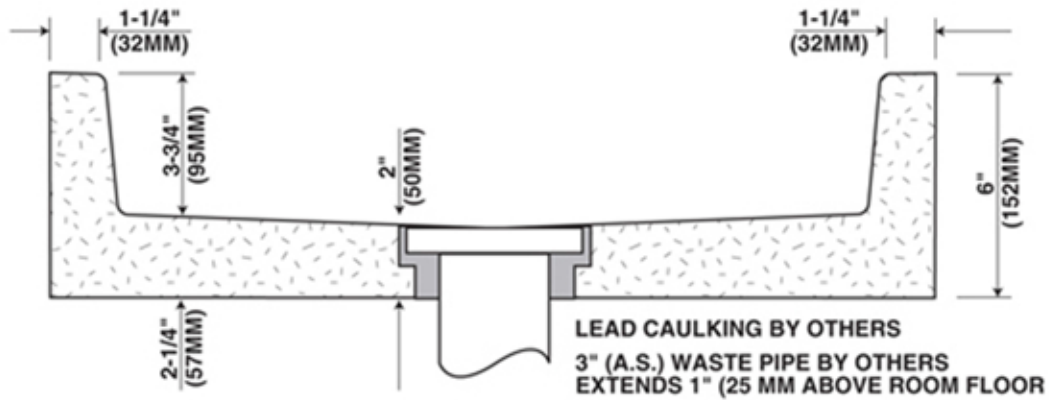

ELFIN SQUARE MOP SERVICE BASIN

SECTION OF OPTIONAL ANODIZED
 EXTRUDED ALUMINUM CAP
 Cap to be attached on the job. Use
 set screws furnished — holes are
 pre-drilled and tapped, for easy
 attachment.

6" ELFIN TERRAZZO SERVICE SINKS ELFIN SQUARE BASIN						
MODEL	SIZE	A	B	C	D	E
EB-54	24x24x6	24	24	12	-	-
EB-66	30x30x6	30	30	15	-	-
EB-70	32x32x6	32	32	16	-	-
EB-78	36x36x6	36	36	18	-	-