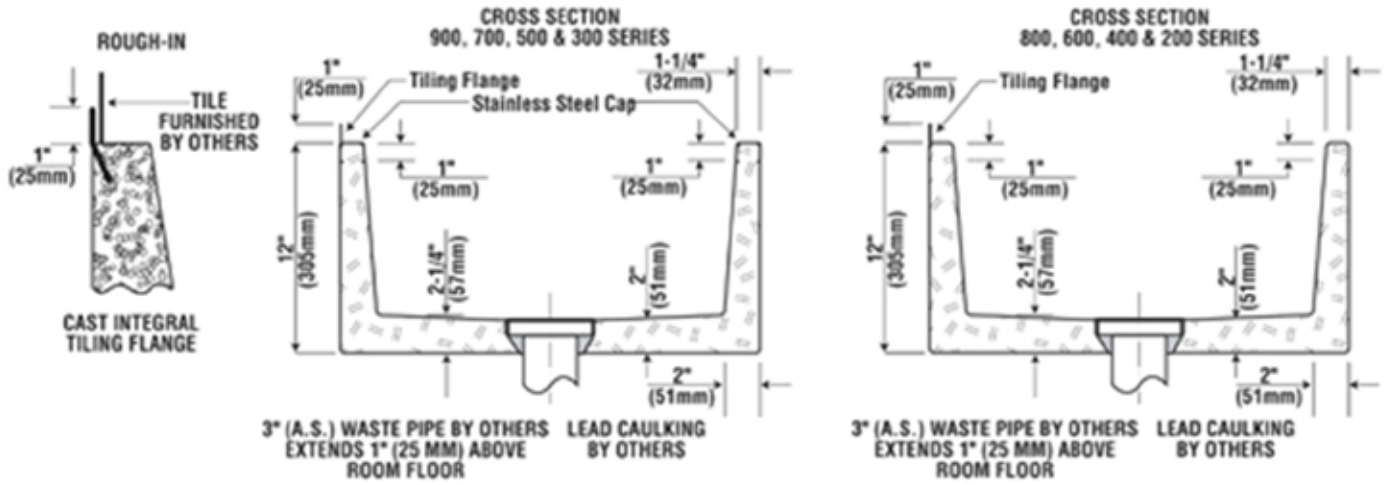

Serviceptor RECTANGULAR MOP SERVICE BASINS

12" SERVICEPTOR TERRAZZO SERVICE SINKS -With One-Piece Stainless Steel Cap- FLANGES						
MODEL	SIZE	TILING	A	B	C	D
SB-300	36x24x12	0	24	36	12	18

12" SERVICEPTOR TERRAZZO SERVICE SINKS - With Plain Shoulders - FLANGES						
MODEL	SIZE	TILING	A	B	C	D
SB-200	36x24x12	0	24	36	12	18

* Flange is across back and on left side on model numbers ending in 'L'.

* Flange is across back and on right side on model numbers ending in 'R'.