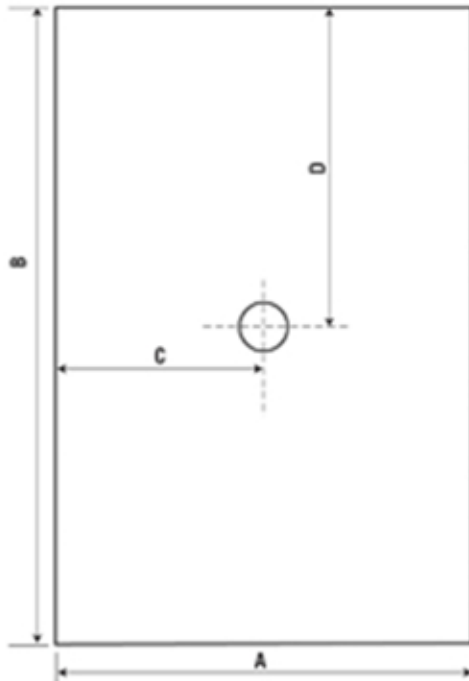

Serviceptor RECTANGULAR MOP SERVICE BASINS

12" SERVICEPTOR TERRAZZO SERVICE SINKS -With One-Piece Stainless Steel Cap- FLANGES					
MODEL	SIZE	TILING	A	B	C D
SB-300	36x24x12	0	24	36	12 18

12" SERVICEPTOR TERRAZZO SERVICE SINKS - With Plain Shoulders - FLANGES					
MODEL	SIZE	TILING	A	B	C D
SB-200	36x24x12	0	24	36	12 18

- * Flange is across back and on left side on model numbers ending in "L".
- * Flange is across back and on right side on model numbers ending in "R".