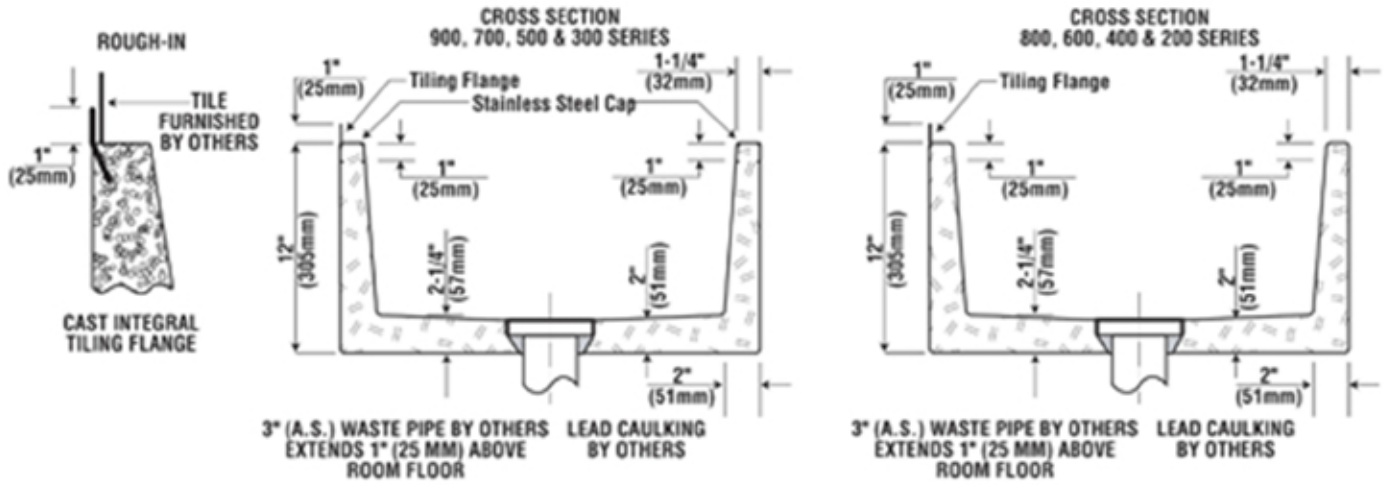

Serviceptor RECTANGULAR MOP SERVICE BASINS

12" SERVICEPTOR TERRAZZO SERVICE SINKS -With One-Piece Stainless Steel Cap- FLANGES					
MODEL	SIZE	TILING	A	B	C D
SB-300	36x24x12	0	24	36	12 18

12" SERVICEPTOR TERRAZZO SERVICE SINKS - With Plain Shoulders - FLANGES					
MODEL	SIZE	TILING	A	B	C D
SB-200	36x24x12	0	24	36	12 18

- * Flange is across back and on left side on model numbers ending in "L".
- * Flange is across back and on right side on model numbers ending in "R".