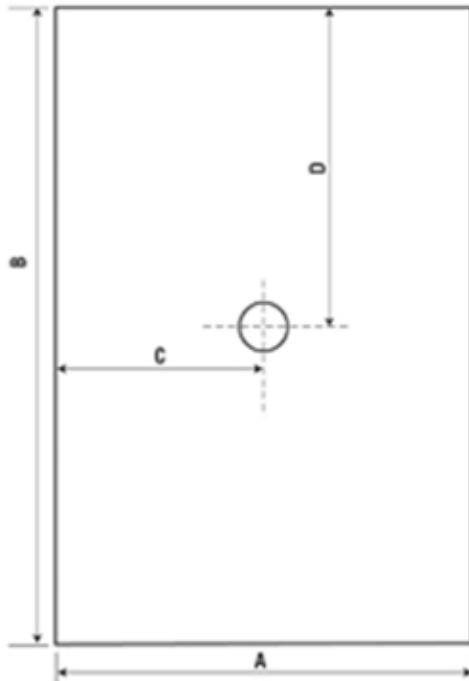

Serviceptor RECTANGULAR MOP SERVICE BASINS

12" SERVICEPTOR TERRAZZO SERVICE SINKS -With One-Piece Stainless Steel Cap- FLANGES						
MODEL	SIZE	TILING	A	B	C	D
SB-300	36x24x12	0	24	36	12	18

12" SERVICEPTOR TERRAZZO SERVICE SINKS - With Plain Shoulders - FLANGES						
MODEL	SIZE	TILING	A	B	C	D
SB-200	36x24x12	0	24	36	12	18

* Flange is across back and on left side on model numbers ending in 'L'.

* Flange is across back and on right side on model numbers ending in 'R'.