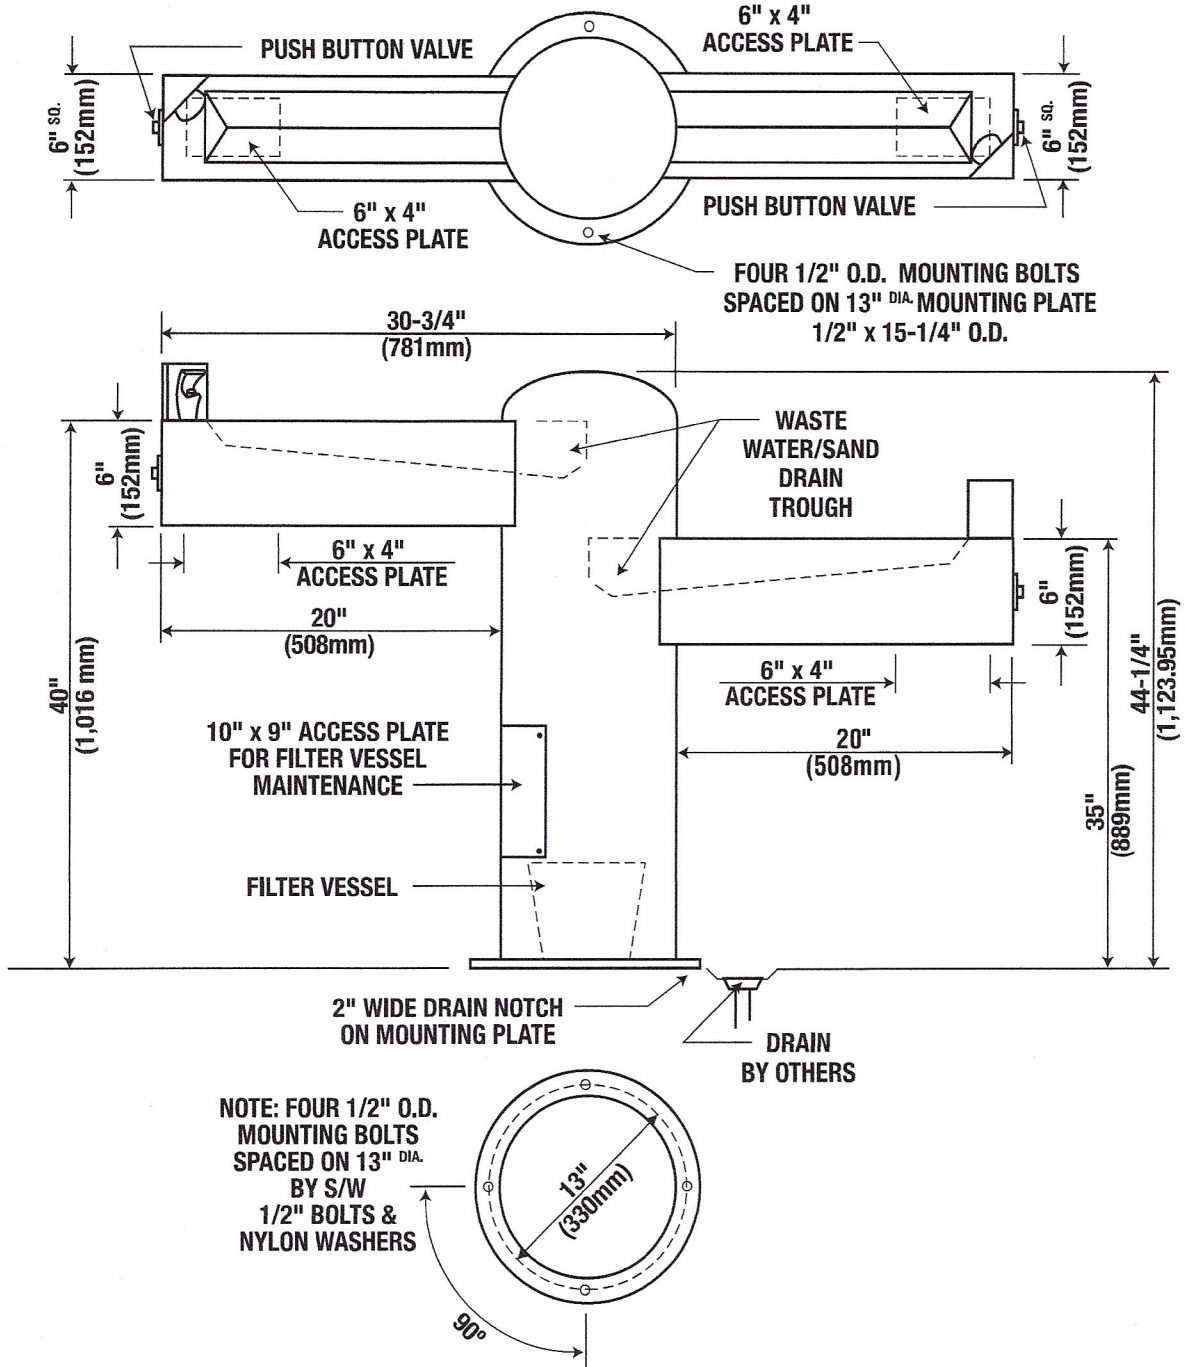

MODEL 8700

Sand Smart

—Steel pipe —Mounting: Surface

NOTE: THESE ROUGH-IN DIMENSIONS MAY VARY 1/2" (13 mm) PLUS OR MINUS

Note: All dimensions subject to manufacturing variance of plus or minus 1/4" (6 MM).