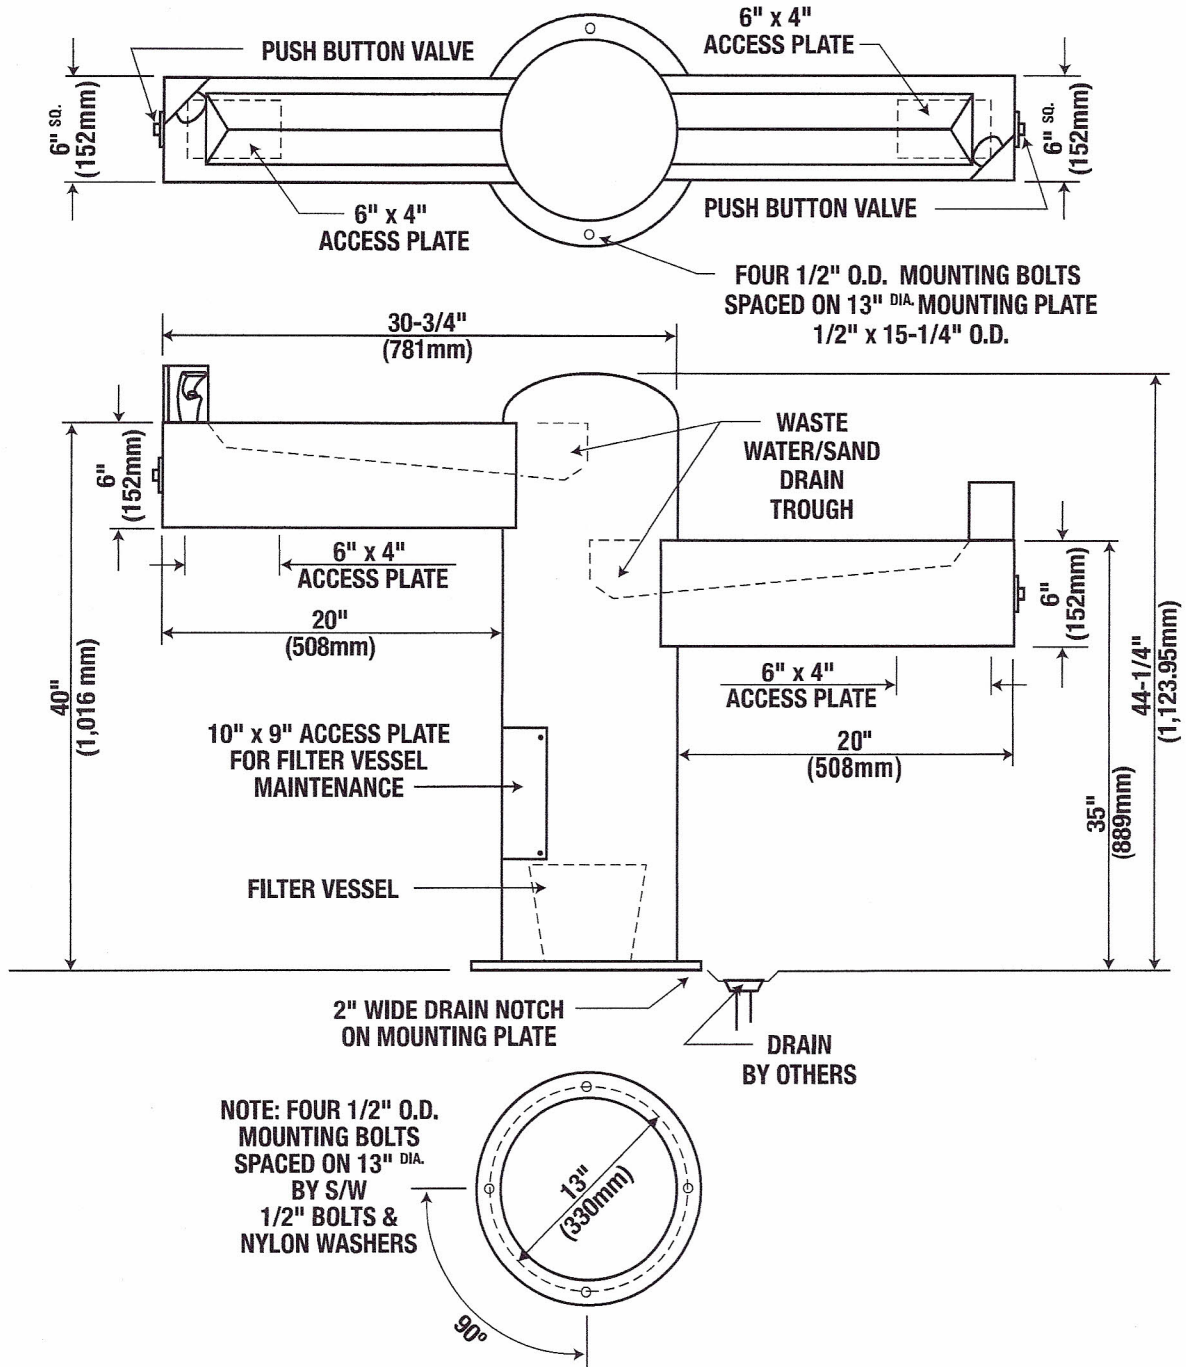

MODEL 8700

Sand Smart

—Steel pipe —Mounting: Surface

NOTE: THESE ROUGH-IN DIMENSIONS MAY VARY 1/2" (13 mm) PLUS OR MINUS

Note: All dimensions subject to manufacturing variance of plus or minus 1/4" (6 MM).