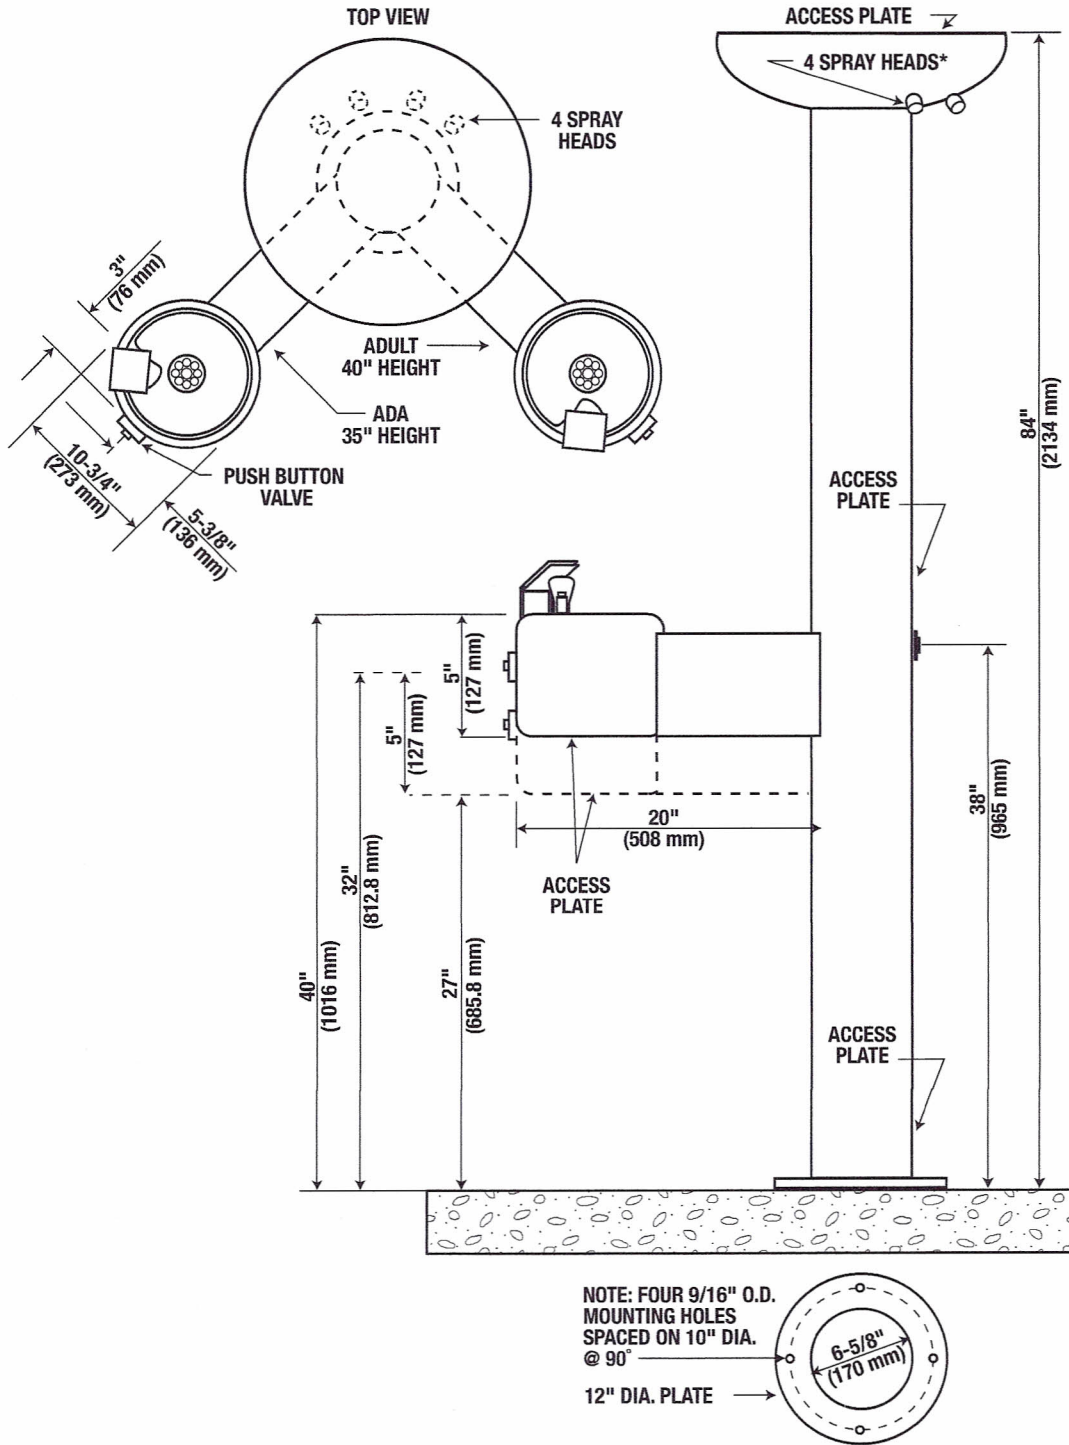

MODEL 6495  
 Comfort Spray Station / Dual Fountain  
 Mounting: Surface

NOTE: THESE ROUGH-IN DIMENSIONS MAY VARY 1/2" (13 mm) PLUS OR MINUS

Note: All dimensions subject to manufacturing variance of plus or minus 1/4" (6 MM).