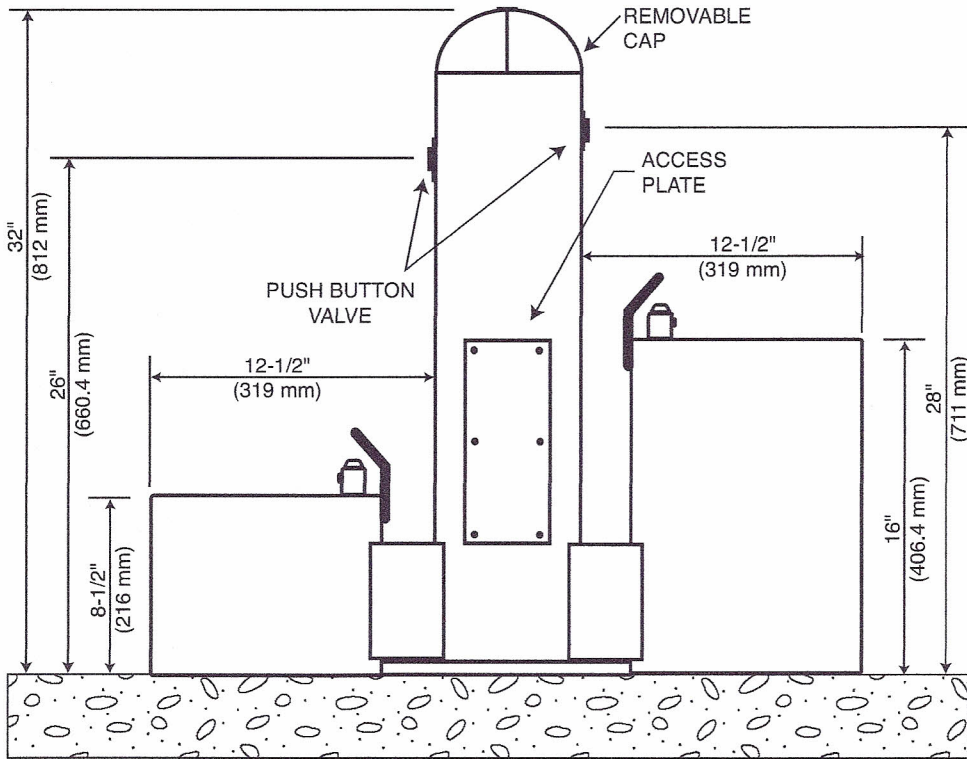

MODEL 9002  
 Dual Pet Fountain  
 Mounting: Surface

NOTE: FOUR 9/16" O.D. MOUNTING BOLTS SPACED ON 10" DIA. @ 90°

NOTE: THESE ROUGH-IN DIMENSIONS MAY VARY 1/2" (13 mm) PLUS OR MINUS

Note: All dimensions subject to manufacturing variance of plus or minus 1/4" (6 MM).