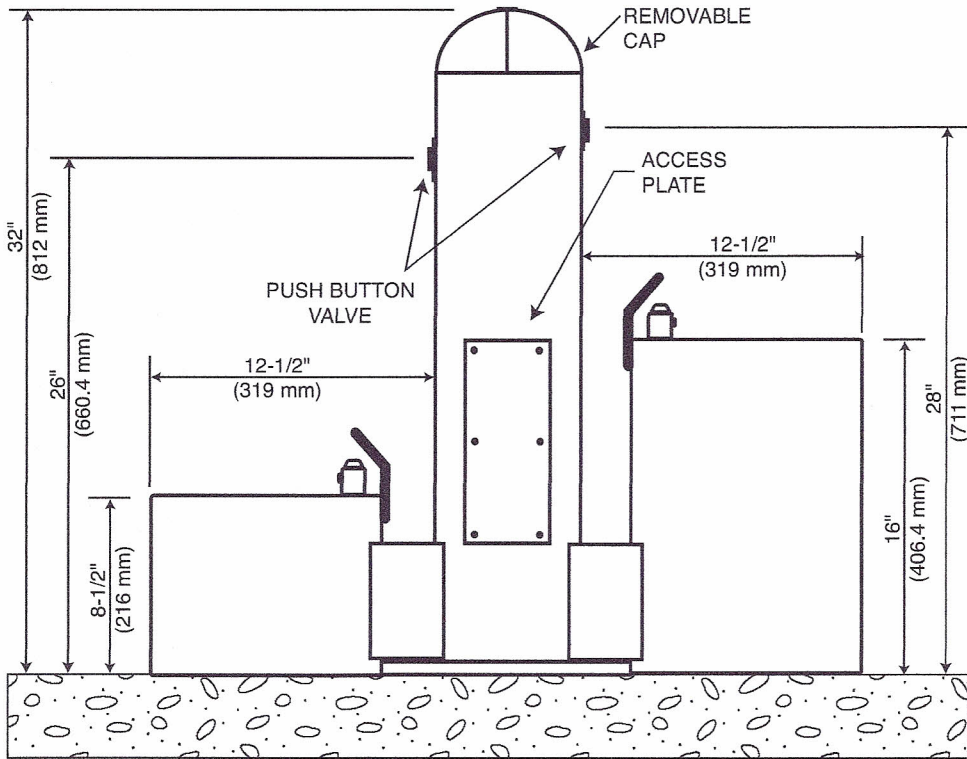

MODEL 9002  
Dual Pet Fountain  
Mounting: Surface

NOTE: FOUR 9/16" O.D. MOUNTING BOLTS SPACED ON 10" DIA. @ 90°

NOTE: THESE ROUGH-IN DIMENSIONS MAY VARY 1/2" (13 mm) PLUS OR MINUS

Note: All dimensions subject to manufacturing variance of plus or minus 1/4" (6 MM).