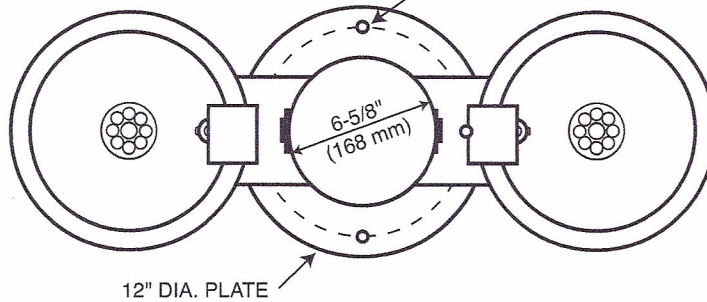

MODEL 9002  
Dual Pet Fountain  
Mounting: Surface

NOTE: FOUR 9/16" O.D. MOUNTING BOLTS SPACED ON 10" DIA. @ 90°

NOTE: THESE ROUGH-IN DIMENSIONS MAY VARY 1/2" (13 mm) PLUS OR MINUS

Note: All dimensions subject to manufacturing variance of plus or minus 1/4" (6 MM).