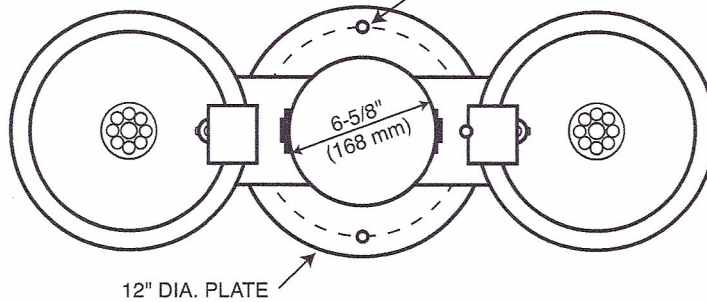

MODEL 9002  
 Dual Pet Fountain  
 Mounting: Surface

NOTE: FOUR 9/16" O.D. MOUNTING BOLTS SPACED ON 10" DIA. @ 90°

NOTE: THESE ROUGH-IN DIMENSIONS MAY VARY 1/2" (13 mm) PLUS OR MINUS

Note: All dimensions subject to manufacturing variance of plus or minus 1/4" (6 MM).