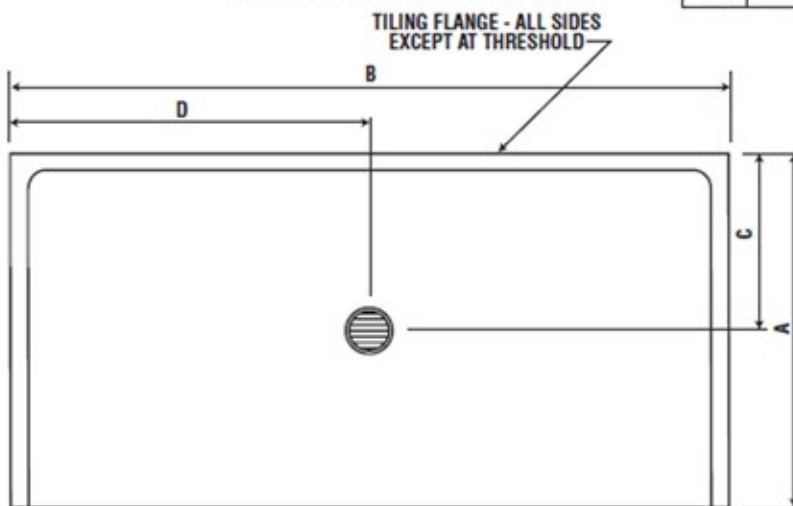

ROLL-IN TYPE WDA-3400 SERIES

WDA-3405		
	IN	MM
A	38	965
B	40	990
C	19	495
D	20	495

WDA-3430		
	IN	MM
A	32	813
B	64	1626
C	16	406
D	32	813

WDA-3460		
	IN	MM
A	38	965
B	64	1626
C	19	483
D	32	813

Note:

1. For Barrier-Free installation, contractor shall provide recess for curb.
2. All dimensions subject to manufacturing variance of plus or minus 1/4".