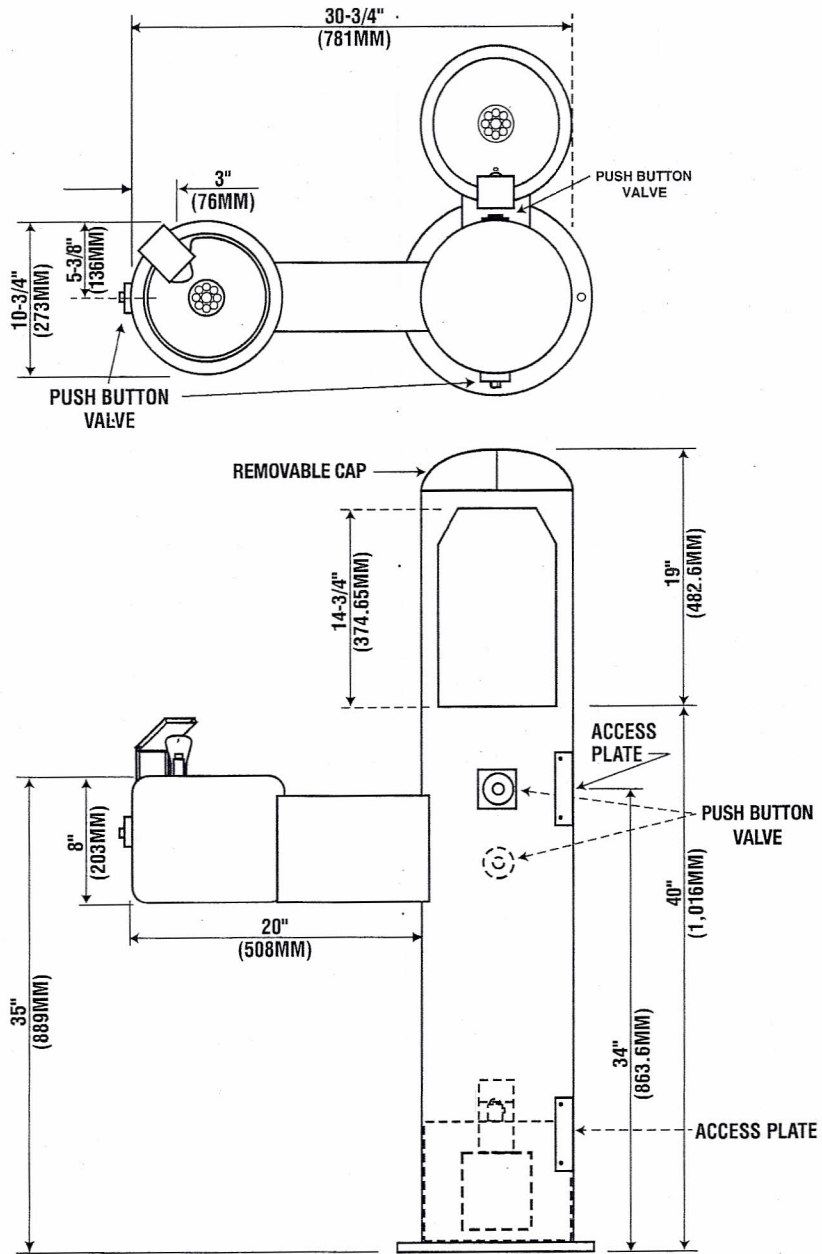

MODEL 7700-90
 Single Fountain with
 Water Bottle Filler Station and Pet Fountain

NOTE: FOUR 1/2" O.D. MOUNTING HOLES SPACED ON 13" DIA. BY OTHERS.

NOTE: THESE ROUGH-IN DIMENSIONS MAY VARY 1/2" (13 mm) PLUS OR MINUS