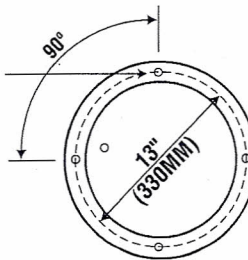

MODEL 7700-90
 Single Fountain with
 Water Bottle Filler Station and Pet Fountain

NOTE: FOUR 1/2" O.D. MOUNTING HOLES SPACED ON 13" DIA. BY OTHERS.

NOTE: THESE ROUGH-IN DIMENSIONS MAY VARY 1/2" (13 mm) PLUS OR MINUS