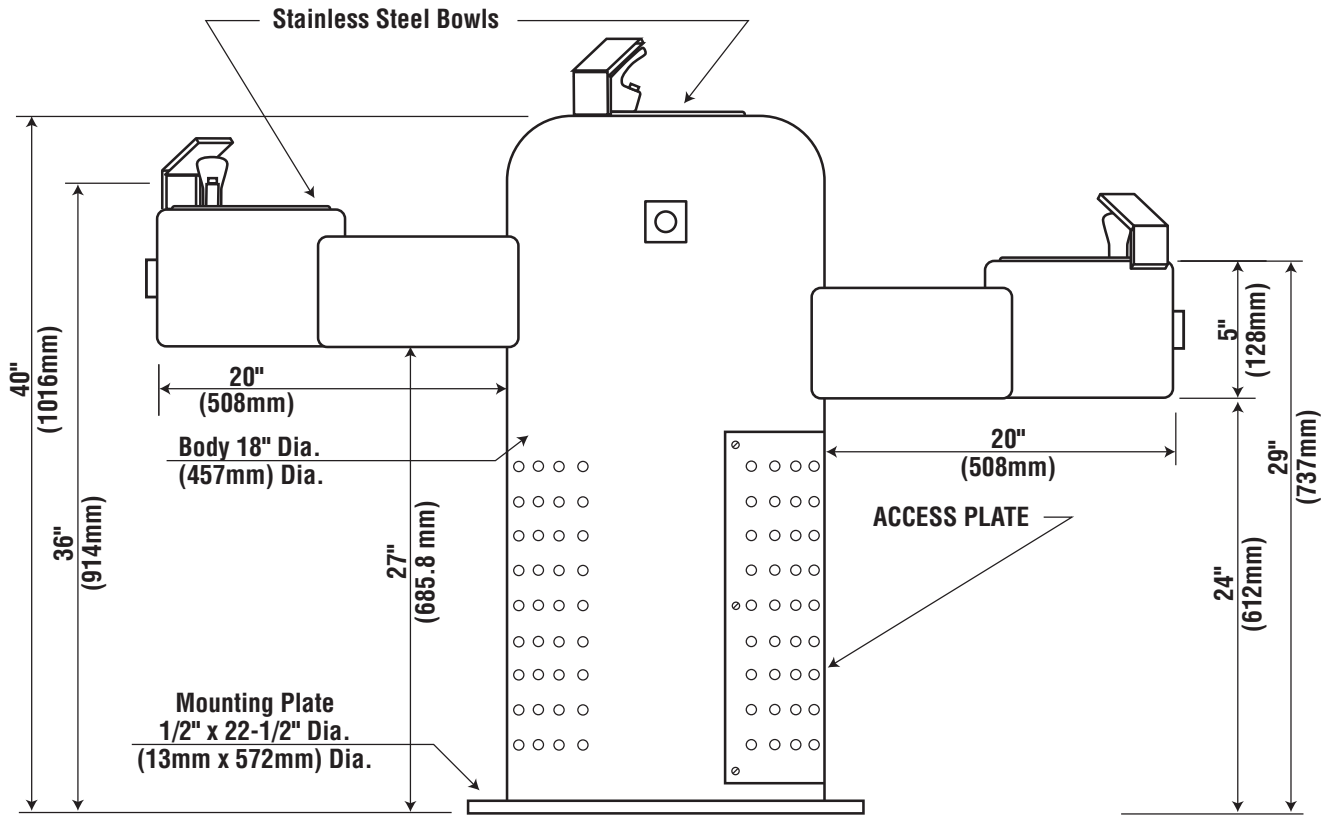

Metal Pedestal Drinking Fountains with Remote Chiller  
5980 Triple Head Fountain

NOTE: THESE ROUGH-IN DIMENSIONS  
MAY VARY 1/2" (13 mm) PLUS OR MINUS

Note: All dimensions subject to manufacturing variance of plus or minus 1/4" (6 MM).