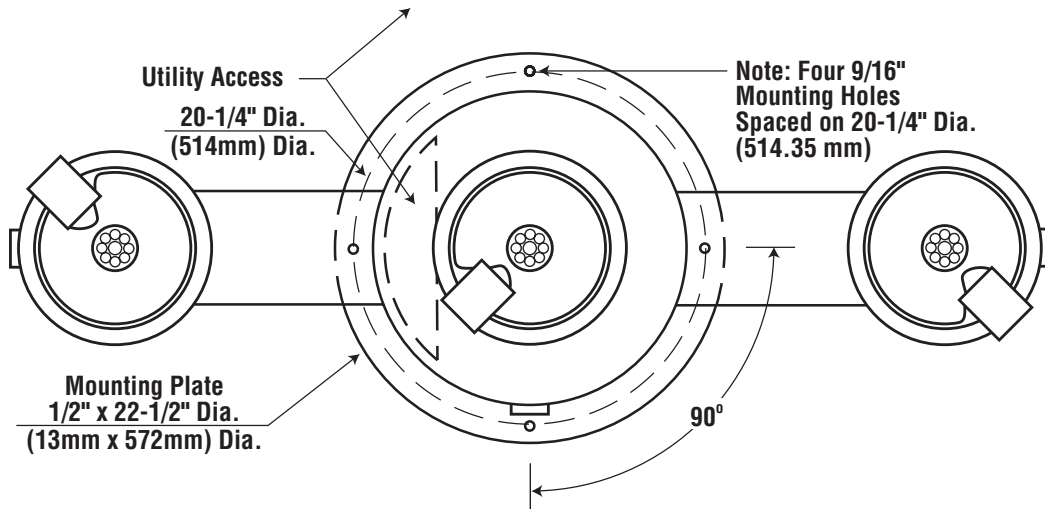

Metal Pedestal Drinking Fountains with Remote Chiller  
5980 Triple Head Fountain

NOTE: THESE ROUGH-IN DIMENSIONS  
MAY VARY 1/2" (13 mm) PLUS OR MINUS

Note: All dimensions subject to manufacturing variance of plus or minus 1/4" (6 MM).