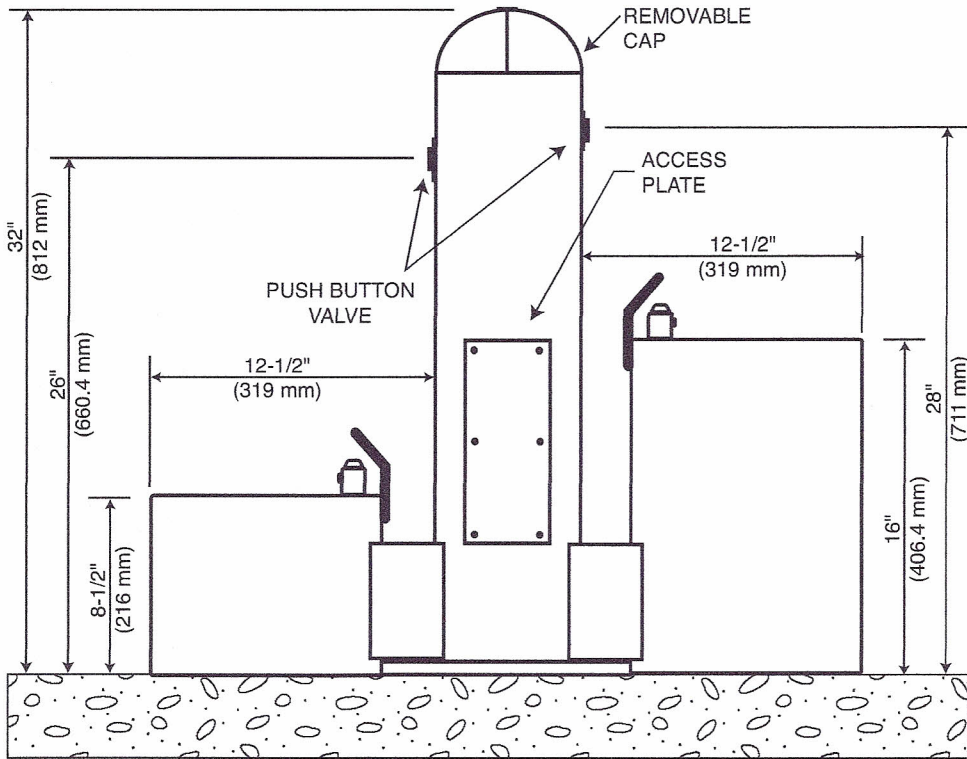

MODEL 9002
Dual Pet Fountain
Mounting: Surface

NOTE: FOUR 9/16" O.D. MOUNTING BOLTS SPACED ON 10" DIA. @ 90°

NOTE: THESE ROUGH-IN DIMENSIONS MAY VARY 1/2" (13 mm) PLUS OR MINUS

Note: All dimensions subject to manufacturing variance of plus or minus 1/4" (6 MM).