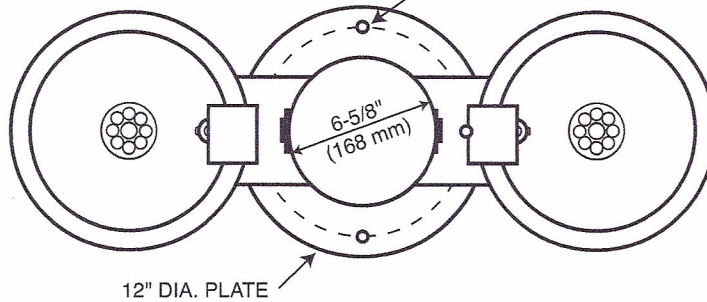

MODEL 9002
Dual Pet Fountain
Mounting: Surface

NOTE: FOUR 9/16" O.D. MOUNTING BOLTS SPACED ON 10" DIA. @ 90°

NOTE: THESE ROUGH-IN DIMENSIONS MAY VARY 1/2" (13 mm) PLUS OR MINUS

Note: All dimensions subject to manufacturing variance of plus or minus 1/4" (6 MM).