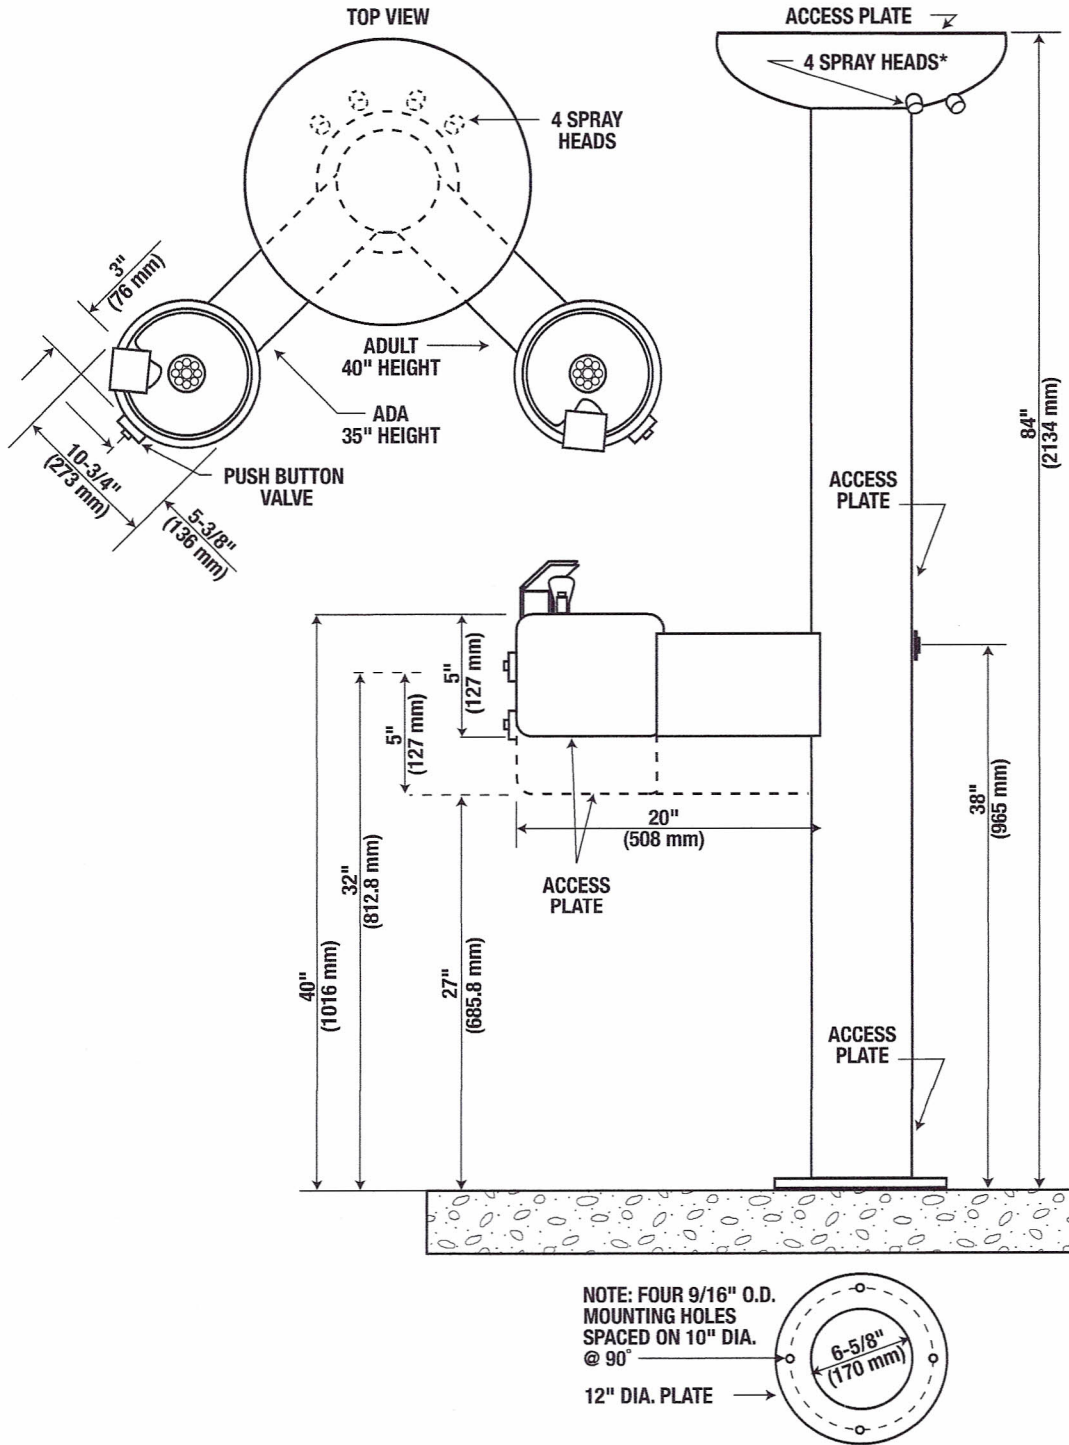

MODEL 6495
 Comfort Spray Station / Dual Fountain
 Mounting: Surface

NOTE: THESE ROUGH-IN DIMENSIONS MAY VARY 1/2" (13 mm) PLUS OR MINUS

Note: All dimensions subject to manufacturing variance of plus or minus 1/4" (6 MM).