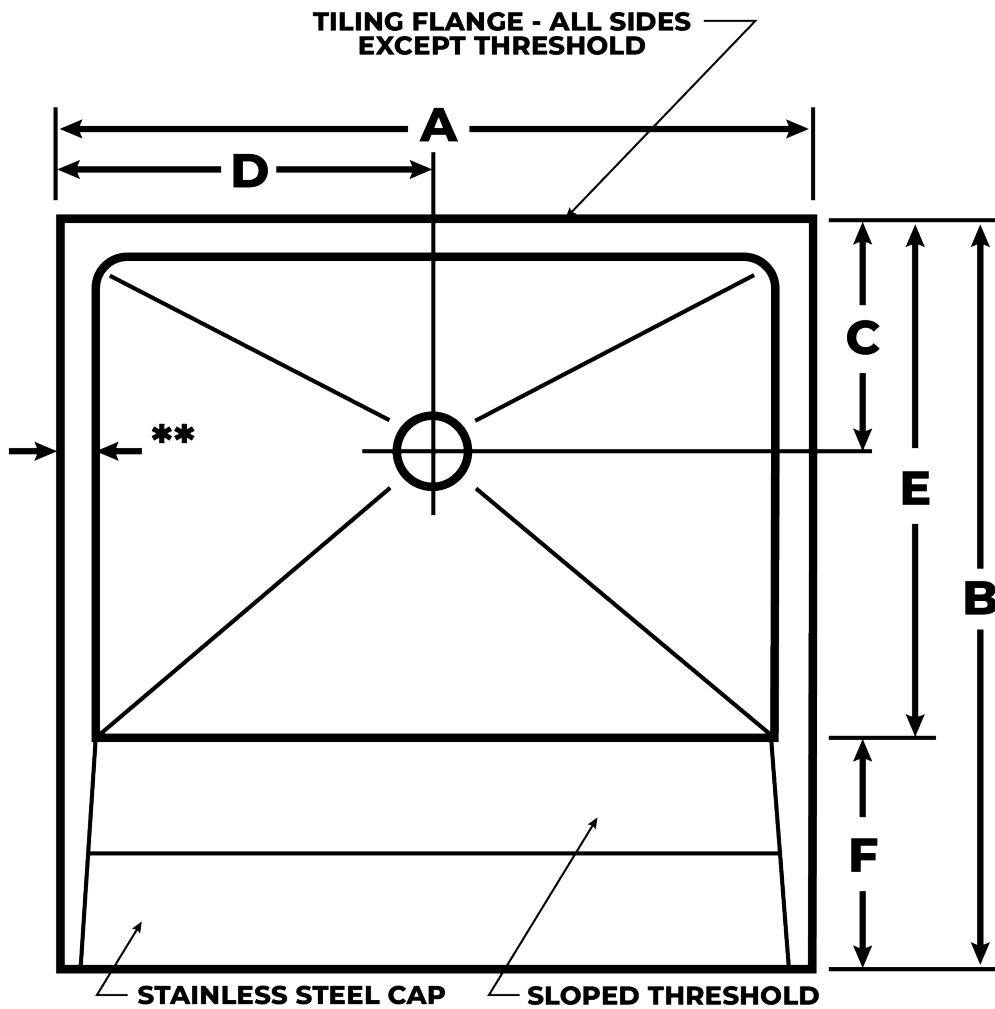

WDA-3705, WDA-3730, WDA-3760 PENTELIC SHOWER FLOORS WITH LINEAR DRAIN

Pentelic shower floors with a linear drain come with a 14 gauge stainless steel grate is secured to the terrazzo shower floor. Under the grate is a 2" bottom outlet brass drain which cast integral.

FEATURES

- ADA Compliant

ORDERING OPTIONS

Part Number

WDA-

Size

- 3705:** 40×38" / the grate is 5" wide x 36" long
- 3730:** 64×32" / the grate is 5" wide x 60" long
- 3760:** 64×38" / the grate is 5" wide x 60" long

(Shown above) Model WDA-3730

DIMENSIONS

All dimensions subject to manufacturing variance of plus or minus 1/4" (6 mm)

| MODEL | FLANGES | RAMP | SIZE | A | B | C | D | E | F |
|----------|---------|------|-------|----|----|----|----|----|---|
| WDA-3705 | 3 sides | — | 40x38 | 38 | 40 | 34 | 20 | 36 | — |
| WDA-3730 | 3 sides | — | 64x32 | 32 | 64 | 28 | 32 | 60 | — |
| WDA-3760 | 3 sides | — | 64x38 | 38 | 64 | 34 | 32 | 60 | — |

PLAN

"WDA" SERIES W/ 1½" CURB**