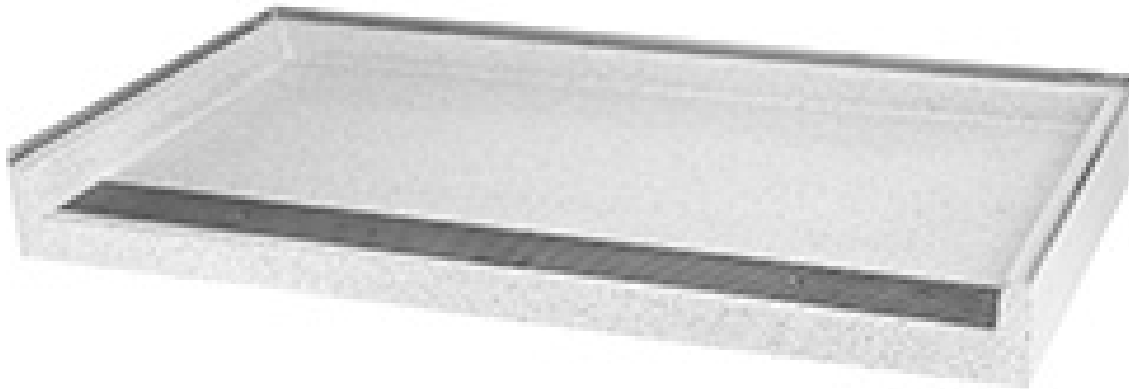

WDA-3705, WDA-3730, WDA-3760 PENTELIC SHOWER FLOORS WITH LINEAR DRAIN

Pentelic shower floors with a linear drain come with a 14 gauge stainless steel grate is secured to the terrazzo shower floor. Under the grate is a 2" bottom outlet brass drain which cast integral.

FEATURES

- ADA Compliant

ORDERING OPTIONS

Part Number

WDA-

Size

- 3705:** 40×38" / the grate is 5" wide x 36" long
- 3730:** 64×32" / the grate is 5" wide x 60" long
- 3760:** 64×38" / the grate is 5" wide x 60" long

(Shown above) Model WDA-3730

DIMENSIONS

All dimensions subject to manufacturing variance of plus or minus 1/4" (6 mm)

| MODEL | FLANGES | RAMP | SIZE | A | B | C | D | E | F |
|----------|---------|------|-------|----|----|----|----|----|---|
| WDA-3705 | 3 sides | — | 40x38 | 38 | 40 | 34 | 20 | 36 | — |
| WDA-3730 | 3 sides | — | 64x32 | 32 | 64 | 28 | 32 | 60 | — |
| WDA-3760 | 3 sides | — | 64x38 | 38 | 64 | 34 | 32 | 60 | — |

PLAN

"WDA" SERIES W/ 1½" CURB**