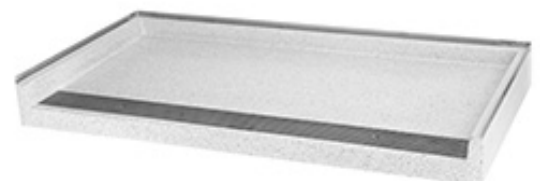

WS-3503, WS-3504 & WS-3505 are ADA Transfer Style Compliant

WS-3503

PENTELIC ROLL-IN TYPE

WDA-3430, WDA-3630, WDA-3730 & WDA-3760

All Sides Include Tiling Flange Except at Threshold

All Models are ADA Roll-In Compliant