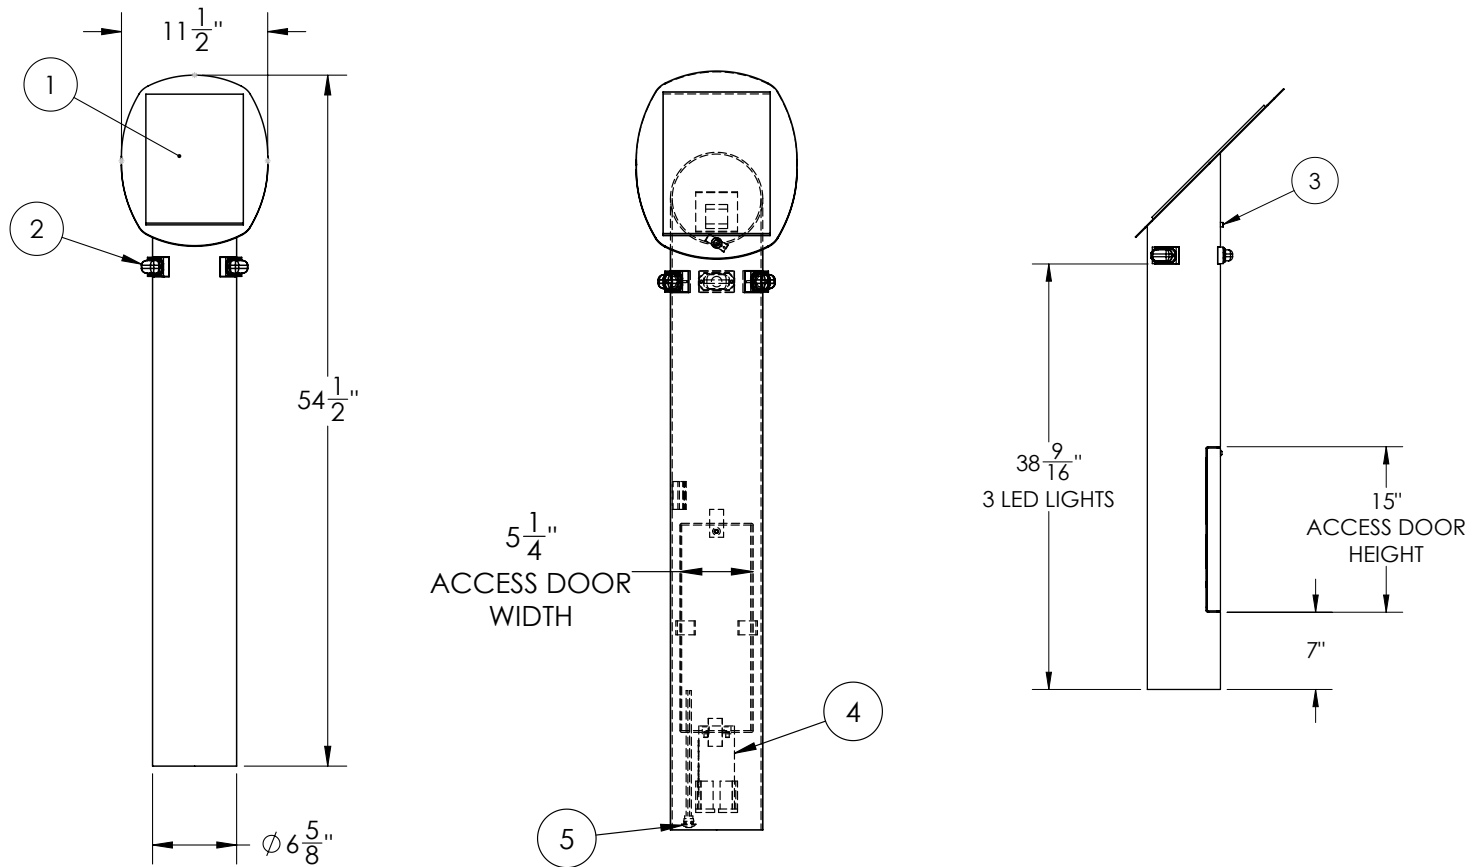

6600 Single Outdoor Shower w/Drinking Fountain

80" Model Height + 40"-100 Height = 120" Total Height

6630 Single Outdoor Shower w/Dual Drinking Fountain

80" Model Height + 40"-100 Height = 120" Total Height

6650 Single Outdoor Shower w/Sand Smart Drinking Fountain

80" Model Height + 40"-100 Height = 120" Total Height

6800 Dual Outdoor Shower & Foot Spray, Wheelchair Accessible

80" Model Height + 40"-100 Height = 120" Total Height

6815 Dual Outdoor Shower & Foot Spray, Front Access

80" Model Height + 40"-100 Height = 120" Total Height

6825 Dual Outdoor Shower & Foot Spray, Wheelchair Accessible w/GrabBar

80" Model Height + 40"-100 Height = 120" Total Height

6835 Dual Outdoor Shower & Foot Spray, Front Access w/GrabBar

80" Model Height + 40"-100 Height = 120" Total Height

6850 Triple Outdoor Shower

80" Model Height + 40"-100 Height = 120" Total Height

-100 MEASUREMENTS