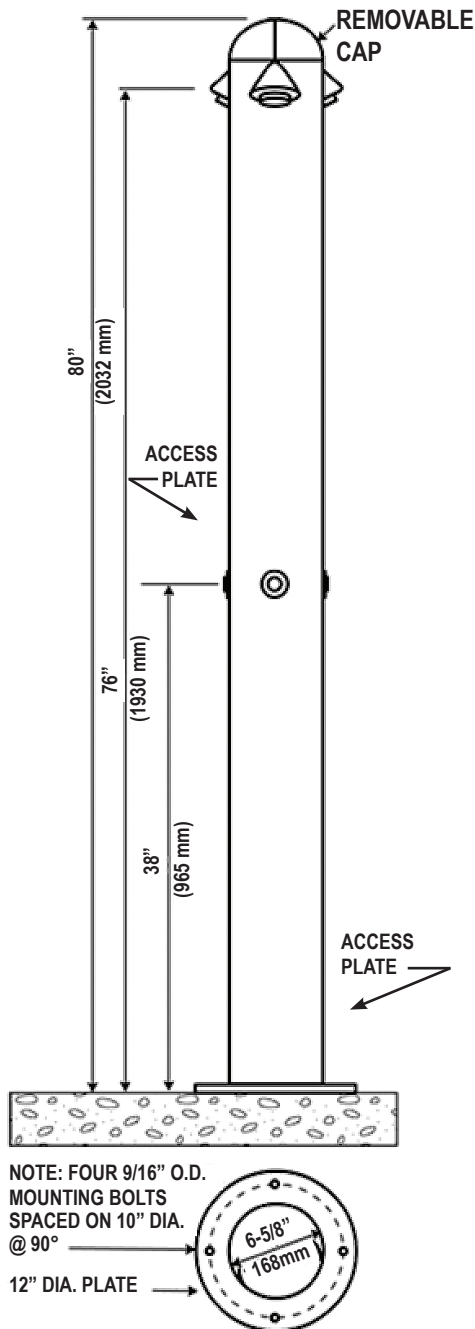

DIMENSIONS

All dimensions subject to manufacturing variance of plus or minus 1/4" (6 mm)

6850 80"H x 6-5/8"Dia.

6950 90"H x 6-5/8"Dia.

6850