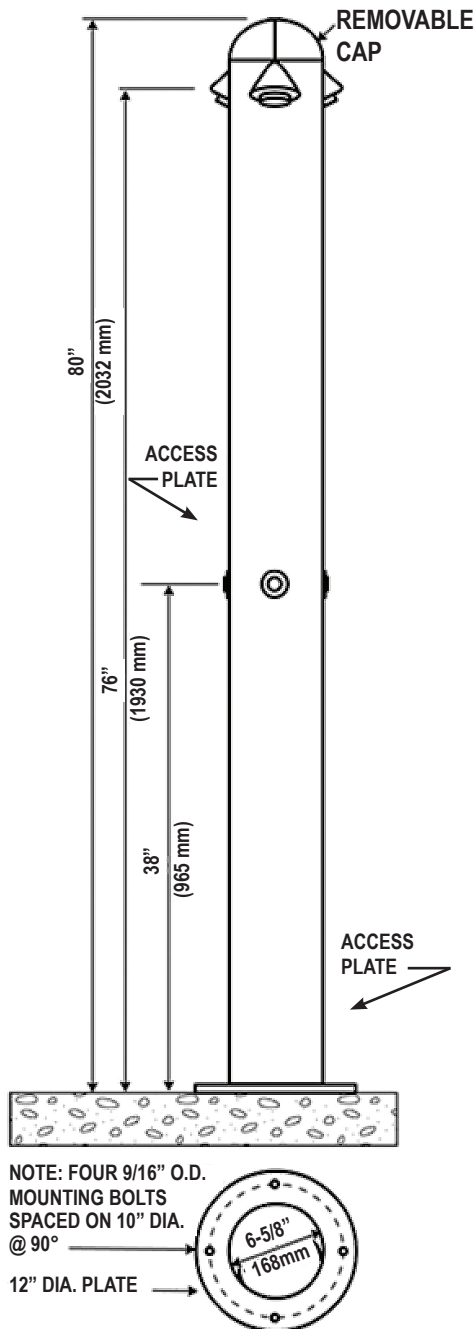

SPEC

Furnish and install Stern-Williams Triple Outdoor Shower and Foot Spray (specify model # and options). Shower towers shall be carbon steel or 304 stainless steel and a powder coated finish. Shower heads shall be chrome plated brass with a water pressure range of 30-80 PSI. Shower heads shall include adjustable spray patterns and adjustable timing of 0-2 minutes. Shower towers shall provide simple flow adjustment without requiring dismantling of shower with a water flow of 2.5 GPM. Welded anchor base shall be 1/2" thick. Push buttons shall require less than 5 lbs of force. Shower towers shall be installed per manufacturers recommendations and instructions. Shower tower flow paths are lead-free with reinforced stainless-steel tubing that comply with NSF-61 standards. Made in the USA.

DIMENSIONS

All dimensions subject to manufacturing variance of plus or minus 1/4" (6 mm)

6850 80"H x 6-5/8"Dia.

6950 90"H x 6-5/8"Dia.

6850

6950