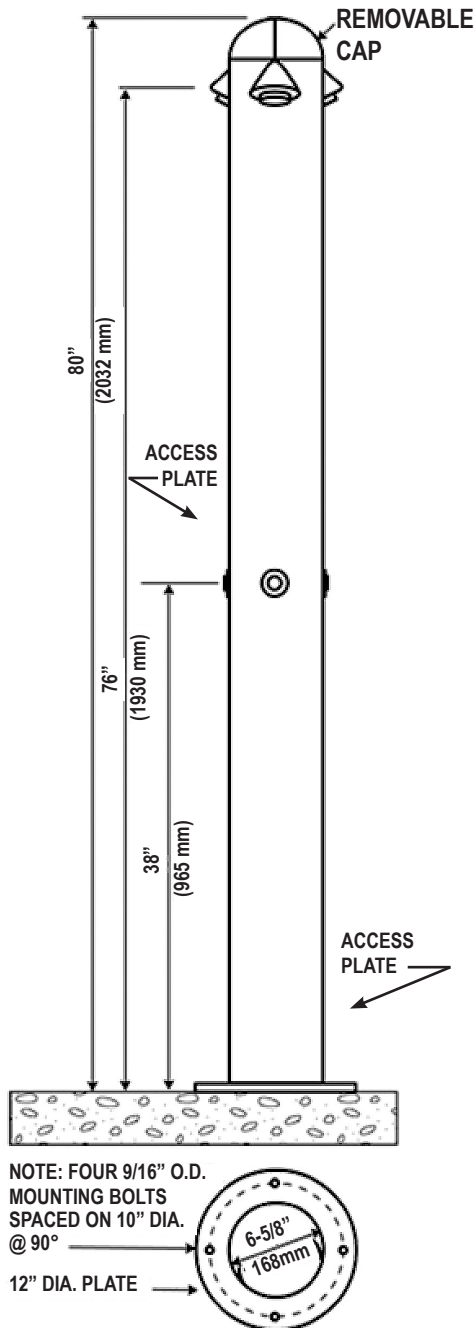

SPEC

Furnish and install Stern-Williams Triple Outdoor Shower and Foot Spray (specify model # and options). Shower towers shall be carbon steel or 304 stainless steel and a powder coated finish. Shower heads shall be chrome plated brass with a water pressure range of 30-80 PSI. Shower heads shall include adjustable spray patterns and adjustable timing of 0-60 seconds. Shower towers shall provide simple flow adjustment without requiring dismantling of shower with a water flow of 2.5 GPM. Welded anchor base shall be 1/2" thick. Push buttons shall require less than 5 lbs of force. Shower towers shall be installed per manufacturers recommendations and instructions. Shower tower flow paths are lead-free with reinforced stainless-steel tubing that comply with NSF-61 standards. Made in the USA.

DIMENSIONS

All dimensions subject to manufacturing variance of plus or minus 1/4" (6 mm)

6850 80"H x 6-5/8"Dia.

6950 90"H x 6-5/8"Dia.

6850

6950