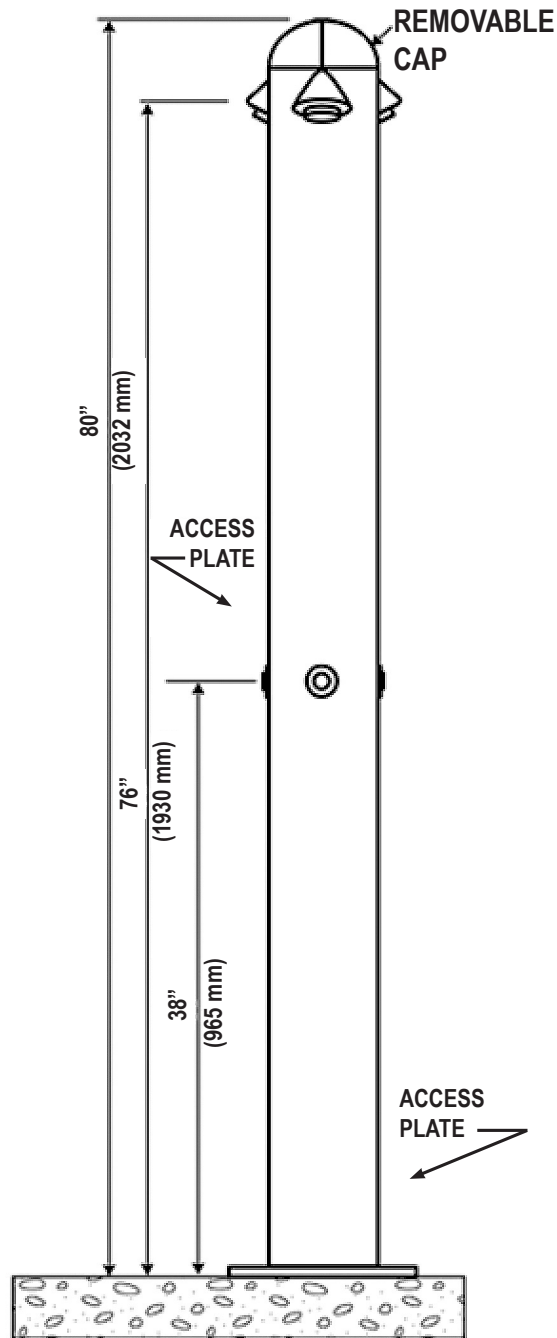

DIMENSIONS

All dimensions subject to manufacturing variance of plus or minus 1/4" (6 mm)

6850 80"H x 6-5/8"Dia.

SPEC

Furnish and install Stern-Williams Triple Outdoor Shower and Foot Spray (specify model # and options). Shower towers shall be carbon steel or 304 stainless steel and a powder coated finish. Shower heads shall be chrome plated brass with a water pressure range of 30-80 PSI. Shower heads shall include adjustable spray patterns and adjustable timing of 0-60 seconds. Shower towers shall provide simple flow adjustment without requiring dismantling of shower with a water flow of 2.5 GPM. Welded anchor base shall be 1/2" thick. Push buttons shall require less than 5 lbs of force. Shower towers shall be installed per manufacturers recommendations and instructions. Made in the USA.