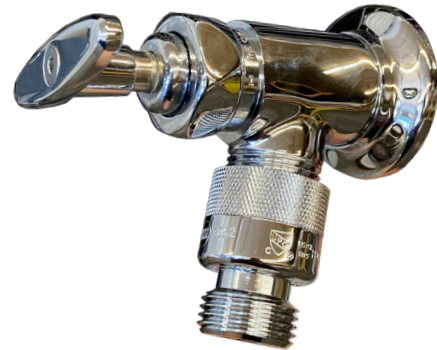

## -32-SC SELF CLOSING HOSE BIBB WITH VACUUM BREAKER

- Wall mounted sill fitting
- Loose key tee handle
- Self-operating cartridges
- Chrome plated finish
- ASME A112.18.1/CSA B1925.1 compliant

### DOUBLE CHECK VACUUM BREAKER

- Anti-siphon
- ASSE 1052 approved double check
- Dual backflow check valves
- Breakaway set screws