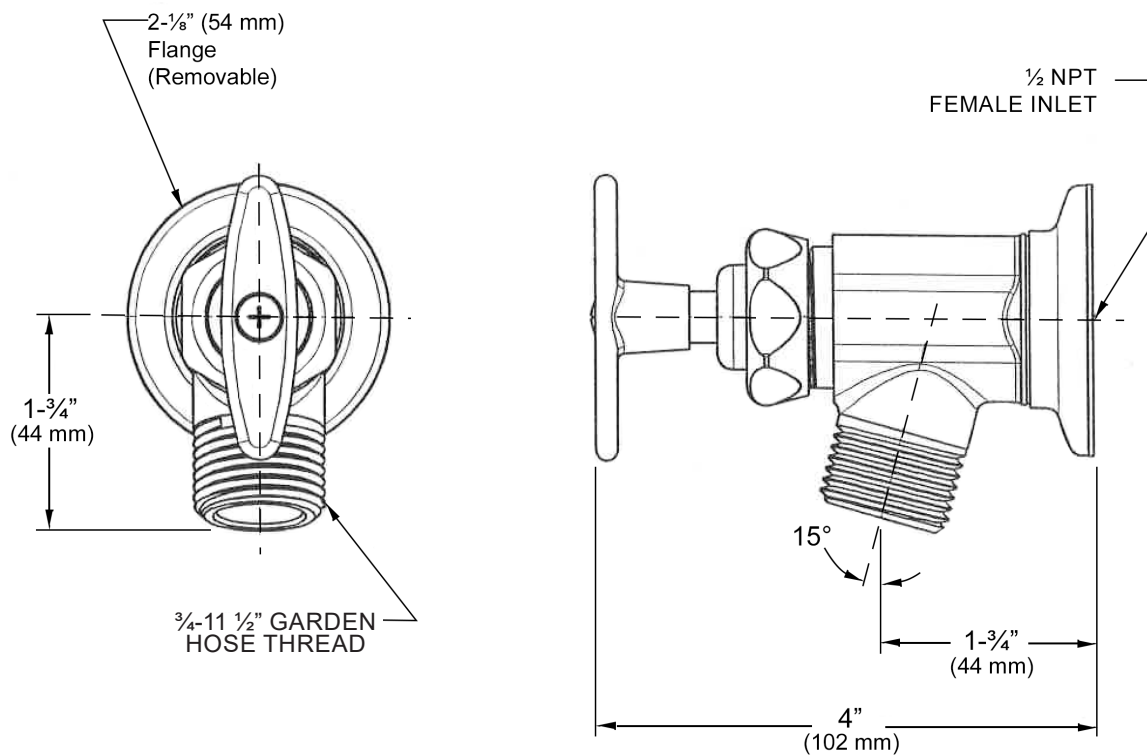

## -32-SC SELF CLOSING HOSE BIBB WITH VACUUM BREAKER

- Wall mounted sill fitting
- Loose key tee handle
- Self-operating cartridges
- Chrome plated finish
- ASME A112.18.1/CSA B1925.1 compliant

### DIMENSIONS