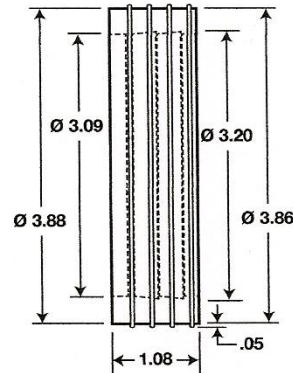

TC Drain Gaskets for Brass Drains - Mop Service Sink

Part # TC-3
For XHCI, Plastic
and Steel Pipe

Part # TC-3-NH
For SV and NHCI
Pipe

Part # TC-3-2
3" Reducing Gasket
for 2" Pipe