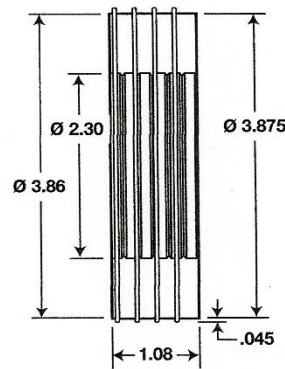

TC Drain Gaskets for Brass Drains - Mop Service Sink

Part # TC-3
For XHCI, Plastic
and Steel Pipe

Part # TC-3-NH
For SV and NHCI
Pipe

Part # TC-3-2
3" Reducing Gasket
for 2" Pipe