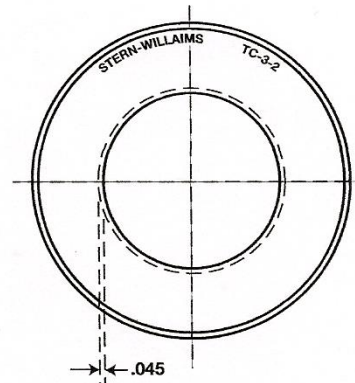

TC Drain Gaskets for Brass Drains - Mop Service Sink

Part # TC-3
For XHCI, Plastic
and Steel Pipe

Part # TC-3-NH
For SV and NHCI
Pipe

Part # TC-3-2
3" Reducing Gasket
for 2" Pipe