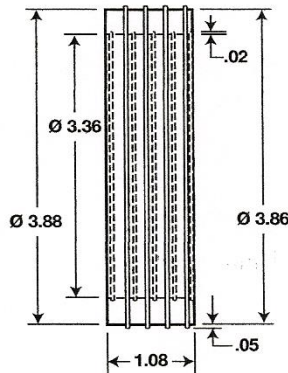

TC Drain Gaskets for Brass Drains - Mop Service Sink

Part # TC-3
For XHCI, Plastic
and Steel Pipe

Part # TC-3-NH
For SV and NHCI
Pipe

Part # TC-3-2
3" Reducing Gasket
for 2" Pipe